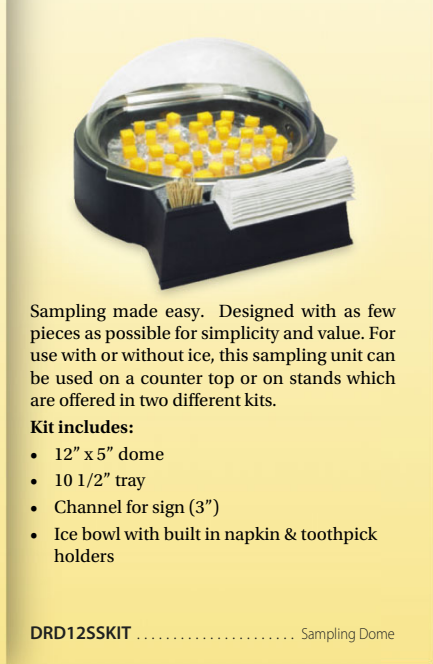

Sampling made easy. Designed with as few pieces as possible for simplicity and value. For use with or without ice, this sampling unit can be used on a counter top or on stands which are offered in two different kits.

Kit includes:

- 12" x 5" dome
- 10 1/2" tray
- Channel for sign (3")
- Ice bowl with built in napkin & toothpick holders

DRD12SSKIT ..... Sampling Dome