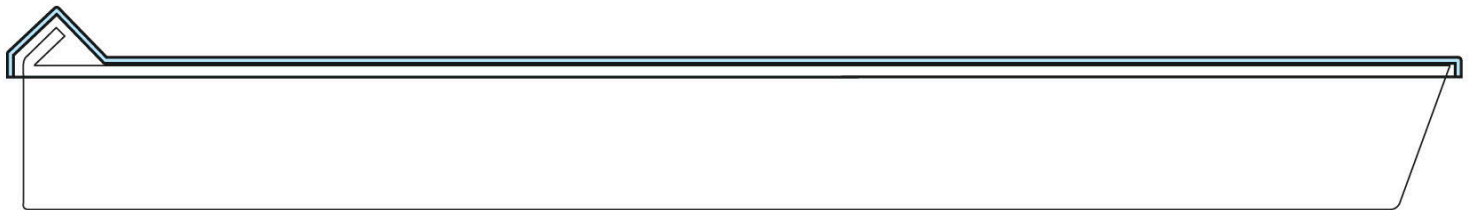

# DISPLAY BINS

This clean concept has your case covered!

Exclusively  
available from  
**South Bay  
Abrams**

Removable lid is perfect for overnight storage

One piece construction  
No leaking seams!

Splash guard

15" Depth / 6" Width / 3" Height	30" Depth / 6" Width / 3" Height	30" Depth / 12" Width / 3" Height
BFT156318 ..... Display Bin	BFT306318 ..... Display Bin	BFT3012318 ..... Display Bin
BFT1563LID ..... Display Bin Lid	BFT3063LID ..... Display Bin Lid	BFT30123LID ..... Display Bin Lid