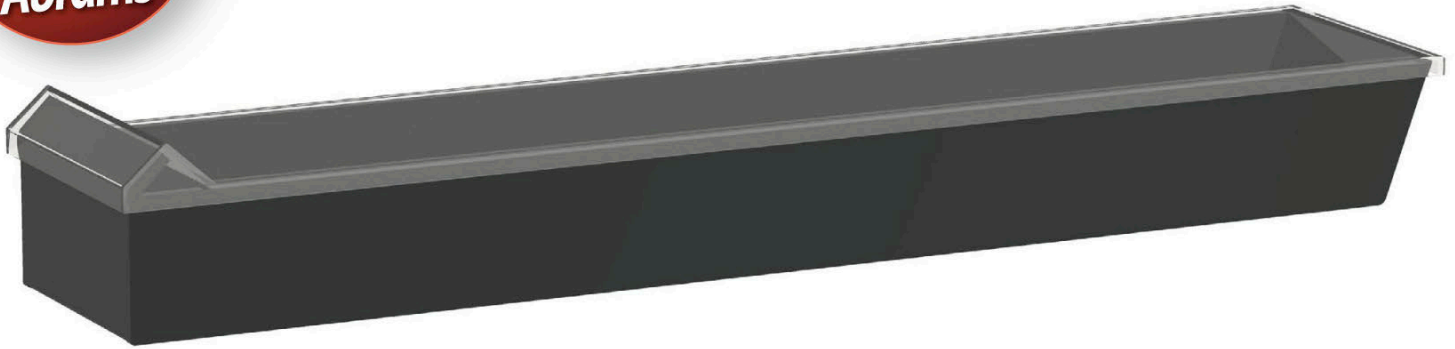

# DISPLAY BINS

This clean concept has your case covered!

Exclusively  
available from  
**South Bay  
Abrams**

Removable lid is perfect for overnight storage

One piece construction  
No leaking seams!

Splash guard

15" Depth / 6" Width / 3" Height	30" Depth / 6" Width / 3" Height	30" Depth / 12" Width / 3" Height
BFT156318 ..... Display Bin	BFT306318 ..... Display Bin	BFT3012318 ..... Display Bin
BFT1563LID ..... Display Bin Lid	BFT3063LID ..... Display Bin Lid	BFT30123LID ..... Display Bin Lid