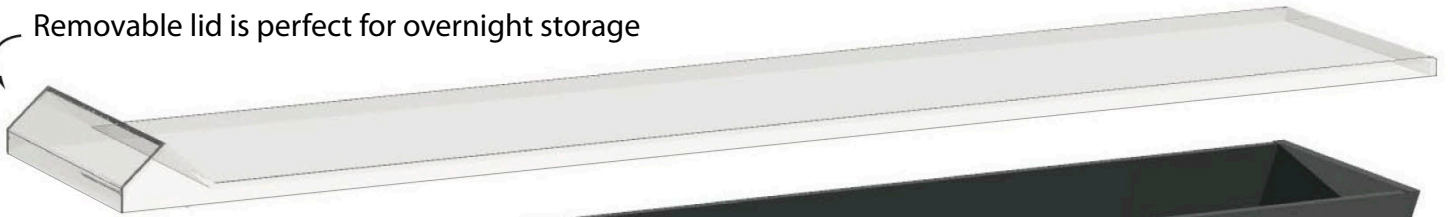

# DISPLAY BINS

This clean concept has your case covered!

Exclusively  
available from  
**South Bay  
Abrams**

Removable lid is perfect for overnight storage

One piece construction  
No leaking seams!

Splash guard

15" Depth / 6" Width / 3" Height	30" Depth / 6" Width / 3" Height	30" Depth / 12" Width / 3" Height
BFT156318 ..... Display Bin	BFT306318 ..... Display Bin	BFT3012318 ..... Display Bin
BFT1563LID ..... Display Bin Lid	BFT3063LID ..... Display Bin Lid	BFT30123LID ..... Display Bin Lid