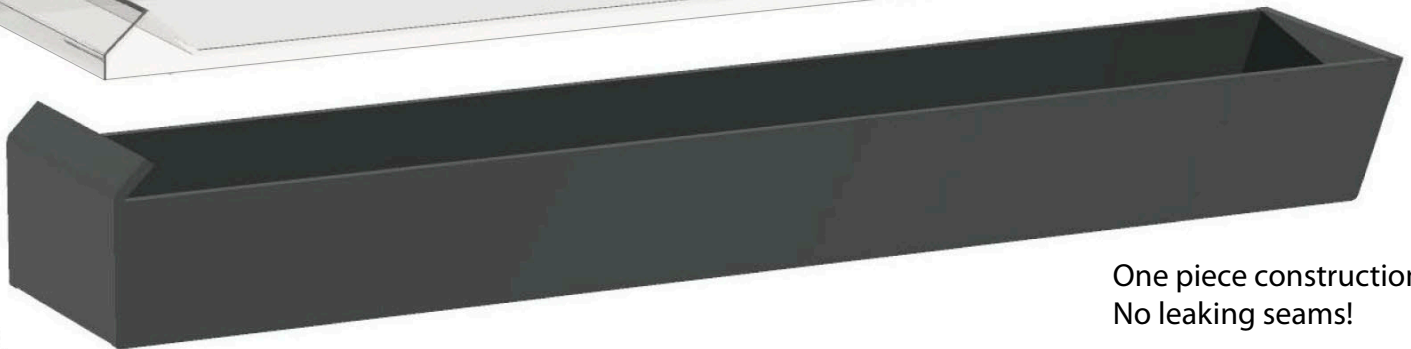

# DISPLAY BINS

This clean concept has your case covered!

Exclusively  
available from  
**South Bay  
Abrams**

Removable lid is perfect for overnight storage

One piece construction  
No leaking seams!

Splash guard

15" Depth / 6" Width / 3" Height	30" Depth / 6" Width / 3" Height	30" Depth / 12" Width / 3" Height
BFT156318 ..... Display Bin	BFT306318 ..... Display Bin	BFT3012318 ..... Display Bin
BFT1563LID ..... Display Bin Lid	BFT3063LID ..... Display Bin Lid	BFT30123LID ..... Display Bin Lid