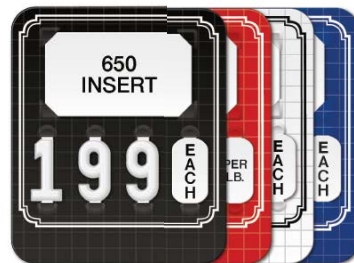

627 STYLE TAGS

All 627 style tags use 650 style inserts and 1" numbers and designating tabs

4-DIGIT LB BORDER

Size: 3" x 4"

- 6274BBKLB White on Black
- 6274BBLULB White on Blue

4-DIGIT BORDER

Size: 3" x 4"

- 6274BWBK Black on White
- 6274BRW White on Red
- 6274BBKW White on Black

3-DIGIT BORDER

Size: 3" x 4"

- 6273BBKW White on Black
- 6273BWBK Black on White
- 6273BRW White on Red

4-DIGIT LB GRID & BORDER

Size: 3" x 4"

- 6274GBBLULB White on Blue

4-DIGIT GRID & BORDER

Size: 3" x 4"

- 6274GBBKW White on Black
- 6274GBRW White on Red
- 6274GBWBK Black on White
- 6274GBBLU White on Blue

3-DIGIT GRID & BORDER

Size: 3" x 4"

- 6273GBBKW White on Black
- 6273GBWBK Black on White
- 6273GBRW White on Red
- 6273GBBLULB White on Blue

4-DIGIT GRID & BORDER LONG JOHN

Size: 6" x 2"

- LJ6274GBRW White on Red
- LJ6274GBWBK Black on White
- LJ6274GBBKW White on Black

4-DIGIT SOLID COLOR

Size: 3" x 3 1/4"

- 6274BK Black
- 6274G Green
- 6274BLU Blue
- 6274R Red
- 6274Y Yellow
- 6274W White