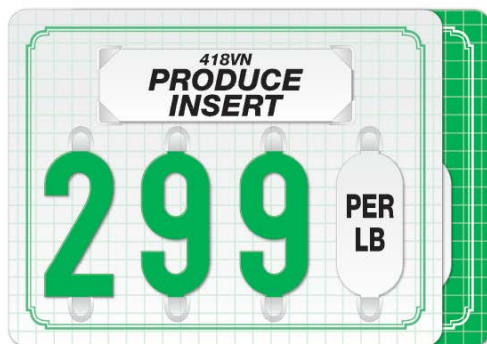

STOCK PRICE TAGS

All price tags, numbers, inserts, tabs and attachments sold separately.

62 STYLE TAGS

All 62 style tags use 650 style inserts and 1½" numbers and designating tabs

3-DIGIT BORDER

Size: 4" x 4"

Black, red and blue solid color tags also available. Call for details.

BORDER ONLY

Size: 9" x 7"

4-DIGIT

- 444BGW White on Green
- 444BWG Green on White

Size: 10¾" x 7"

5-DIGIT

- 445BGW White on Green
- 445BWG Green on White