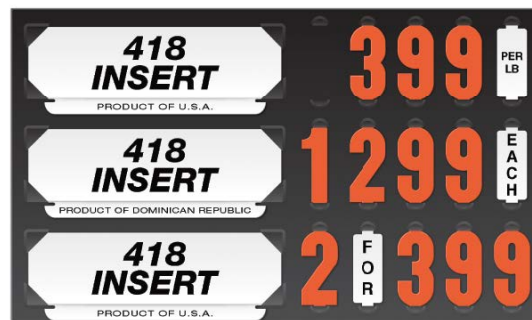

STOCK PRICE TAGS

All price tags, numbers, inserts, tabs and attachments sold separately.

62 STYLE TAGS

All 62 style tags use 650 style inserts and 1½" numbers and designating tabs

3-DIGIT BORDER

Size: 4" x 4"

- 624W White
- 624Y Yellow
- 624R Red
- 624BLU Blue
- 624G Green
- 624BK Black

39 STYLE TAGS

All 39 series tags use 418 style inserts and 1½" numbers and designating tabs

SOLID COLOR

4-DIGIT

Size: 5¾" x 4"

- 394Y Yellow
- 394W White
- 394G Green

5-DIGIT

- 395Y Yellow
- 395W White
- 395G Green

Black, red and blue solid color tags also available. Please call for details.

BORDER ONLY

4-DIGIT

Size: 6¼" x 4½"

- 394BWG Green on White
- 394BGW White on Green

SQUARE CORNER TAGS

Solid Black

PD1TBLK

- | Item Number | Dimensions | Description |
|-------------|------------|--------------|
| PD1TBLK | 11" x 2½" | Single |
| PD3TBLK | 11" x 6¼" | Multi-Pricer |

PD3TBLK