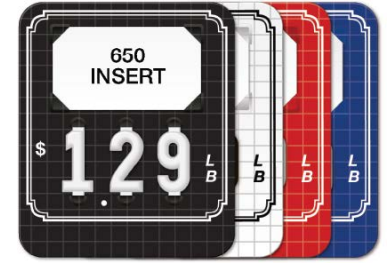

- 6274BWBK Black on White
- 6274BRW White on Red
- 6274BBKW White on Black

3-DIGIT BORDER

Size: 3" x 4"

- 6273BBKW White on Black
- 6273BWBK Black on White
- 6273BRW White on Red

4-DIGIT LB GRID & BORDER

Size: 3" x 4"

- 6274GBBLULB White on Blue

4-DIGIT GRID & BORDER

Size: 3" x 4"

- 6274GBBKW White on Black
- 6274GBRW White on Red
- 6274GBWBK Black on White
- 6274GBBLU White on Blue

3-DIGIT GRID & BORDER

Size: 3" x 4"

- 6273GBBKW White on Black
- 6273GBWBK Black on White
- 6273GBRW White on Red
- 6273GBBLULB White on Blue

4-DIGIT GRID & BORDER LONG JOHN

Size: 6" x 2"

- LJ6274GBRW White on Red
- LJ6274GBWBK Black on White
- LJ6274GBBKW White on Black

4-DIGIT SOLID COLOR

Size: 3" x 3 1/4"

- 6274BK Black
- 6274G Green
- 6274BLU Blue
- 6274R Red
- 6274Y Yellow
- 6274W White

STOCK PRICE TAGS

All price tags, numbers, inserts, tabs and attachments sold separately.

62 STYLE TAGS

All 62 style tags use 650 style inserts and 1½" numbers and designating tabs

3-DIGIT BORDER

Size: 4" x 4"