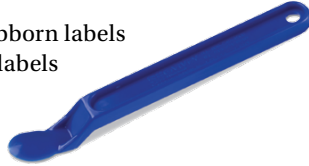

MARKING GUNS

GARVEY HAND HELD LABELERS

- Ergonomic handle with rubberized grip
- Reinforced ABS body with steel components
- Easy drop-in loading
- Quick change ink roller

- Built-in instruction illustration
- Lightweight design
- Jam resistant operation
- Self align feed mechanism

ONE LINE LABELER

- 6 band printer head
- 13 characters per band

C226 One Line Garvey Labeler

TWO LINE LABELER

13 characters per band

C2266 Two Line Garvey Labeler

LABEL PEELER

- Works fantastic in scraping off stubborn labels
- May not remove some permanent labels
- 10 per pack

LP40402 Label Peeler

INK ROLLER

- Easy pop-in/out ink roller
- 2 inkers per pack

C226C Ink Roller

PRESSURE SENSITIVE LABELS

- Sold in full packs only
- One ink roller included in each pack
- Custom print labels available. Please call for details