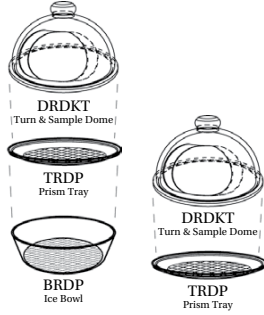

SAMPLING DISPLAYS

TURN & SAMPLE DOMES

Material: Clear Acrylic

Delfin

Item Number	Dimensions	Color
DRD10KT00	10" x 6"	Clear
DRD13KT00	13" x 7"	Clear
DRD15KT00	15" x 7"	Clear

LIFT OFF DOMES

Material: Clear Acrylic

Delfin

Item Number	Dimensions	Color
DRD10K00	10" x 6"	Clear
DRD13K00	13" x 7"	Clear

PRISM TRAYS

Material: Clear or Black Acrylic

Delfin

Item Number	Dimensions	Color
TRD10P00	9½" x 1"	Clear
TRD10P10	9½" x 1"	Black
TRD13P00	13" x 1"	Clear
TRD13P10	13" x 1"	Black
TRD15P00	15" x 1½"	Clear
TRD15P10	15" x 1½"	Black

ICE BOWLS

Material: Clear Acrylic

Delfin

Item Number	Dimensions	Color
BRD10P00	10" x 2¼"	Clear
BRD10P10	10" x 2¼"	Black
BRD13P00	13" x 4"	Clear
BRD13P10	13" x 4"	Black
BRD15P00	15" x 4"	Clear
BRD15P10	15" x 4"	Black

COUNTER TOP DISPLAY KIT

Kit includes:

- 12" x 5" dome
- 10½" tray
- Ice bowl with built in napkin and toothpick holder
- 3" front signage channel

Item Number	Dimensions	Color
DRD12SSKIT	14" x 12" x 8"	Black