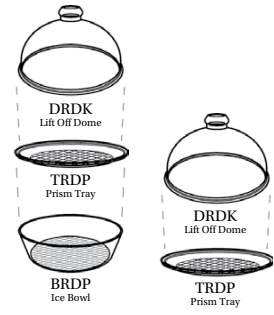

SAMPLING DISPLAYS

TURN & SAMPLE DOMES

Material: Clear Acrylic

Delfin

Item Number	Dimensions	Color
DRD10KT00	10" x 6"	Clear
DRD13KT00	13" x 7"	Clear
DRD15KT00	15" x 7"	Clear

LIFT OFF DOMES

Material: Clear Acrylic

Delfin

Item Number	Dimensions	Color
DRD10K00	10" x 6"	Clear
DRD13K00	13" x 7"	Clear

PRISM TRAYS

Material: Clear or Black Acrylic

Delfin

Item Number	Dimensions	Color
TRD10P00	9½" x 1"	Clear
TRD10P10	9½" x 1"	Black
TRD13P00	13" x 1"	Clear
TRD13P10	13" x 1"	Black
TRD15P00	15" x 1½"	Clear
TRD15P10	15" x 1½"	Black

ICE BOWLS

Material: Clear Acrylic

Delfin

Item Number	Dimensions	Color
BRD10P00	10" x 2¼"	Clear
BRD10P10	10" x 2¼"	Black
BRD13P00	13" x 4"	Clear
BRD13P10	13" x 4"	Black
BRD15P00	15" x 4"	Clear
BRD15P10	15" x 4"	Black

COUNTER TOP DISPLAY KIT

Kit includes:

- 12" x 5" dome
- 10½" tray
- Ice bowl with built in napkin and toothpick holder
- 3" front signage channel

Item Number	Dimensions	Color
DRD12SSKIT	14" x 12" x 8"	Black