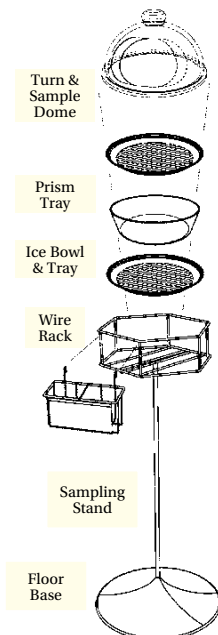

Delfin

Item Number	Dimensions	Color
DRD10K00	10" x 6"	Clear
DRD13K00	13" x 7"	Clear

PRISM TRAYS

Material: Clear or Black Acrylic

Delfin

Item Number	Dimensions	Color
TRD10P00	9½" x 1"	Clear
TRD10P10	9½" x 1"	Black
TRD13P00	13" x 1"	Clear
TRD13P10	13" x 1"	Black
TRD15P00	15" x 1½"	Clear
TRD15P10	15" x 1½"	Black

ICE BOWLS

Material: Clear Acrylic

Delfin

Item Number	Dimensions	Color
BRD10P00	10" x 2¼"	Clear
BRD10P10	10" x 2¼"	Black
BRD13P00	13" x 4"	Clear
BRD13P10	13" x 4"	Black
BRD15P00	15" x 4"	Clear
BRD15P10	15" x 4"	Black

SELF-SAMPLING SYSTEM

- Free standing
- Dimensions: 17" x 53"

DRY MODEL

- Sampling stand with wire rack and base
- Toothpick/napkin holder
- 2 - 7" x 3" signs
- 13" turn and sample dome
- Prism tray

SAMP4613DRY..... Dry Self-Sampling Unit

ICE BOWL MODEL

- Sampling stand with wire rack and base
- Toothpick/napkin holder
- 2 - 7" x 3" signs
- 13" turn and sample dome
- Ice bowl
- 2 - prism trays

SAMP4613ICE..... Ice Bowl Self-Sampling Unit