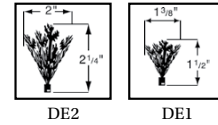

PARSLEY STRIPS / DIVIDERS

"PARSLEY" STRIPS

Can be used alone or with plastic holders (see page 99)

WITH METAL CLIP

Item Number	Dimensions	Color
DE130	30" x 1"	Green
DE230	30" x 2"	Green
DE1RED30	30" x 1"	Red
DE2RED30	30" x 2"	Red
DE1BLK30	30" x 1"	Black
DE2BLK30	30" x 2"	Black

Item Number	Dimensions	Color
DE1BL30	30" x 1"	Light Blue
DE2BL30	30" x 2"	Light Blue
DE1YEL30	30" x 1"	Yellow

WITHOUT CLIP

Item Number	Dimensions	Color
DE127NC	27" x 1"	Green
DE1RED27NC	27" x 1"	Red

Item Number	Dimensions	Color
DE1BLK27NC	27" x 1"	Black
DE1BL27NC	27" x 1"	Light Blue

FLEXIBLE RUNNERS

Item Number	Dimensions	Color
DE36RED	36" x 4 1/2"	Red
DE36BLK	36" x 4 1/2"	Black
DE36BL	36" x 4 1/2"	Light Blue
DE36GE	36" x 4 1/2"	Green

CONTOUR DIVIDERS

WHITE WITH GREEN STRIPS

CD25012	12" x 2 1/2"
CD25014	14" x 2 1/2"
CD25018	18" x 2 1/2"
CD35012	12" x 3 1/2"
CD35014	14" x 3 1/2"
CD35018	18" x 3 1/2"

WHITE WITH RED STRIPS

CD25014R	14" x 2 1/2"
CD25018R	18" x 2 1/2"
CD35014R	14" x 3 1/2"
CD35018R	18" x 3 1/2"

WHITE WITH LIGHT BLUE STRIPS

CD25012B	12" x 2 1/2"
CD25014B	14" x 2 1/2"
CD35012B	12" x 3 1/2"
CD35014B	14" x 3 1/2"