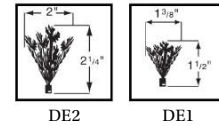

PARSLEY STRIPS / DIVIDERS

"PARSLEY" STRIPS

Can be used alone or with plastic holders (see page 99)

WITH METAL CLIP

Item Number	Dimensions	Color
DE130	30" x 1"	Green
DE230	30" x 2"	Green
DE1RED30	30" x 1"	Red
DE2RED30	30" x 2"	Red
DE1BLK30	30" x 1"	Black
DE2BLK30	30" x 2"	Black

Item Number	Dimensions	Color
DE1BL30	30" x 1"	Light Blue
DE2BL30	30" x 2"	Light Blue
DE1YEL30	30" x 1"	Yellow

WITHOUT CLIP

Item Number	Dimensions	Color
DE127NC	27" x 1"	Green
DE1RED27NC	27" x 1"	Red

Item Number	Dimensions	Color
DE1BLK27NC	27" x 1"	Black
DE1BL27NC	27" x 1"	Light Blue

FLEXIBLE RUNNERS

Item Number	Dimensions	Color
DE36RED	36" x 4 1/2"	Red
DE36BLK	36" x 4 1/2"	Black
DE36BL	36" x 4 1/2"	Light Blue
DE36GE	36" x 4 1/2"	Green

CONTOUR DIVIDERS

WHITE WITH GREEN STRIPS

CD25012	12" x 2 1/2"
CD25014	14" x 2 1/2"
CD25018	18" x 2 1/2"
CD35012	12" x 3 1/2"
CD35014	14" x 3 1/2"
CD35018	18" x 3 1/2"

WHITE WITH RED STRIPS

CD25014R	14" x 2 1/2"
CD25018R	18" x 2 1/2"
CD35014R	14" x 3 1/2"
CD35018R	18" x 3 1/2"

WHITE WITH LIGHT BLUE STRIPS

CD25012B	12" x 2 1/2"
CD25014B	14" x 2 1/2"
CD35012B	12" x 3 1/2"
CD35014B	14" x 3 1/2"