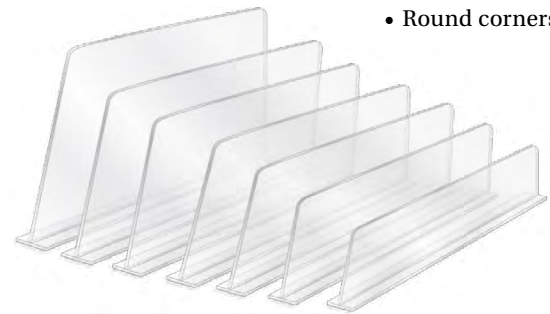

ALL GREEN

AG730	30" x 7"
AG530	30" x 5"
AG330	30" x 3"

ALL BLACK

AB730	30" x 7"
AB530	30" x 5"
AB330	30" x 3"
AB230	30" x 2"

ALL CLEAR

AC730	30" x 7"
AC530	30" x 5"
AC330	30" x 3"

CLEAR WITH GREEN TIP

AC530G	30" x 5"
AC330G	30" x 3"

CLEAR WITH RED TIP

AC530R	30" x 5"
AC330R	30" x 3"

CLEAR DIVIDERS WITH "U" PARSLEY STRIP HOLDER

- ¼" thick clear acrylic
- Tapered front designed to fit most meat and deli service cases
- Use with "Parsley" strips (see page 100)

CAD530	28" x 5"
CAD730	28" x 7"
CAD930	28" x 9"
CAD1130	28" x 11"

CASE-FRONT DISPLAY TRIM

Use as decorative front of case display or dividers

SCALLOP EDGE

Item Number	Color	Dimensions
CFDT488REDSICAL	Red	48" x 8"
CFDT488BLUESICAL	Blue	48" x 8"
CFDT488BLKSCAL	Black	48" x 8"

WAVY EDGE

CFDT488BLUWAVE	48" x 8"
----------------	-------	----------

CLEAR DIVIDERS WITH PLAIN TOP

- ¼" thick clear acrylic
- Round corners

CAD530NPH	30" x 5"	CAD1130NPH	28" x 11"
CAD727NPH	27" x 7"	CAD1230NPH	30" x 12"
CAD930NPH	30" x 9"	CAD1630NPH	28" x 16"
CAD1030NPH	28" x 10"			