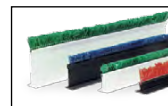

CAD530	28" x 5"
CAD730	28" x 7"
CAD930	28" x 9"
CAD1130	28" x 11"

CASE-FRONT DISPLAY TRIM

Use as decorative front of case display or dividers

SCALLOP EDGE

Item Number	Color	Dimensions
CFDT488REDSICAL	Red	48" x 8"
CFDT488BLUESICAL	Blue	48" x 8"
CFDT488BLKSCAL	Black	48" x 8"

WAVY EDGE

CFDT488BLUWAVE	48" x 8"
----------------	-------	----------

CLEAR DIVIDERS WITH PLAIN TOP

- ¼" thick clear acrylic
- Round corners

CAD530NPH	30" x 5"	CAD1130NPH	28" x 11"
CAD727NPH	27" x 7"	CAD1230NPH	30" x 12"
CAD930NPH	30" x 9"	CAD1630NPH	28" x 16"
CAD1030NPH	28" x 10"			

Custom sizes available. Call for details.

PLASTIC HOLDERS

Use with "Parsley" strips

WHITE

W130	30" x 1½"	W530	30" x 5½"
W230	30" x 2½"	W730	30" x 7"
W330	30" x 3½"			

BLACK

BLK130	30" x 1½"	BLK530	30" x 5½"
BLK230	30" x 2½"	BLK730	30" x 7"
BLK330	30" x 3½"			