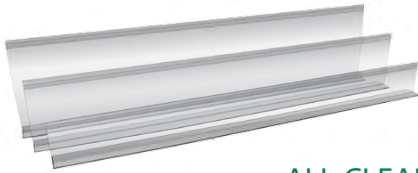

DIVIDERS / CASE TRIM

Sanitary, attractive and durable, one piece plastic dividers

PLASTIC DIVIDERS

WHITE WITH GREEN TIP

TT730	30" x 7"
TT530	30" x 5"
TT330	30" x 3"
TT230	30" x 2"
TT730R (Red Tip)	30" x 7"

ALL GREEN

AG730	30" x 7"
AG530	30" x 5"
AG330	30" x 3"

ALL BLACK

AB730	30" x 7"
AB530	30" x 5"
AB330	30" x 3"
AB230	30" x 2"

ALL CLEAR

AC730	30" x 7"
AC530	30" x 5"
AC330	30" x 3"

CLEAR WITH GREEN TIP

AC530G	30" x 5"
AC330G	30" x 3"

CLEAR WITH RED TIP

AC530R	30" x 5"
AC330R	30" x 3"

CLEAR DIVIDERS WITH "U" PARSLEY STRIP HOLDER

- ¼" thick clear acrylic
- Tapered front designed to fit most meat and deli service cases
- Use with "Parsley" strips (see page 100)

CAD530	28" x 5"
CAD730	28" x 7"
CAD930	28" x 9"
CAD1130	28" x 11"

CASE-FRONT DISPLAY TRIM

Use as decorative front of case display or dividers

SCALLOP EDGE

Item Number	Color	Dimensions
CFDT488REDSICAL	Red	48" x 8"
CFDT488BLUESICAL	Blue	48" x 8"
CFDT488BLKSCAL	Black	48" x 8"