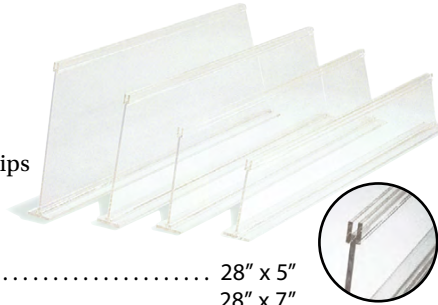

DIVIDERS / CASE TRIM

Sanitary, attractive and durable, one piece plastic dividers

PLASTIC DIVIDERS

WHITE WITH GREEN TIP

TT730	30" x 7"
TT530	30" x 5"
TT330	30" x 3"
TT230	30" x 2"
TT730R (Red Tip)	30" x 7"

ALL GREEN

AG730	30" x 7"
AG530	30" x 5"
AG330	30" x 3"

ALL BLACK

AB730	30" x 7"
AB530	30" x 5"
AB330	30" x 3"
AB230	30" x 2"

ALL CLEAR

AC730	30" x 7"
AC530	30" x 5"
AC330	30" x 3"

CLEAR WITH GREEN TIP

AC530G	30" x 5"
AC330G	30" x 3"

CLEAR WITH RED TIP

AC530R	30" x 5"
AC330R	30" x 3"

CLEAR DIVIDERS WITH "U" PARSLEY STRIP HOLDER

- ¼" thick clear acrylic
- Tapered front designed to fit most meat and deli service cases
- Use with "Parsley" strips (see page 100)

CAD530	28" x 5"
CAD730	28" x 7"
CAD930	28" x 9"
CAD1130	28" x 11"

CASE-FRONT DISPLAY TRIM

Use as decorative front of case display or dividers

SCALLOP EDGE

Item Number	Color	Dimensions
CFDT488REDSICAL	Red	48" x 8"
CFDT488BLUESICAL	Blue	48" x 8"
CFDT488BLKSCAL	Black	48" x 8"