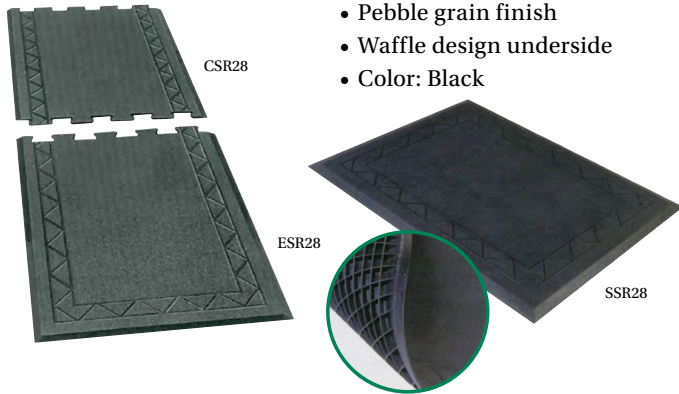

FLOOR MATS ANTI-FATIGUE RUBBER MAT

- Pebble grain finish
- Waffle design underside
- Color: Black

Item Number	Description	Dimensions
SSR28	Single Section	27" x 35 3/4" x 1/2"
CSR28	Center Section	27" x 35 3/4" x 1/2"
ESR28	End Section	27" x 35 3/4" x 1/2"

HONEYCOMB FLOOR MAT

- Thick premium quality rubber
- Provides good drainage
- Non-tracking
- Grease resistant
- Color: Brown

OM36	36" x 72" x 9/16"
OM34	48" x 72" x 9/16"
OM33	36" x 36" x 9/16"

VINYL LOOP FLOOR MATS & RUNNERS

- Vinyl coated nylon loop pile
- Black non-stop vinyl backing and 4 sided border
- Choice: single mats or continuous runners
- Available in Gray, Green, Brown/Beige or Red/Black

SINGLE MATS

VL3648	48" x 36" x 3/8"
VL3660	60" x 36" x 3/8"
VL3672	72" x 36" x 3/8"
VL4872	72" x 48" x 3/8"
VL4896	96" x 48" x 3/8"

CONTINUOUS RUNNERS

VL36288	24' x 36" x 3/8"
VL48288	24' x 48" x 3/8"

Please specify color when ordering

CHECKSTAND SIGNS

- Heavy duty styrene
- Red and white

CSS114E	11" x 3 3/4"
---------	--------------

STURDY PLASTIC SHOPPING BASKETS