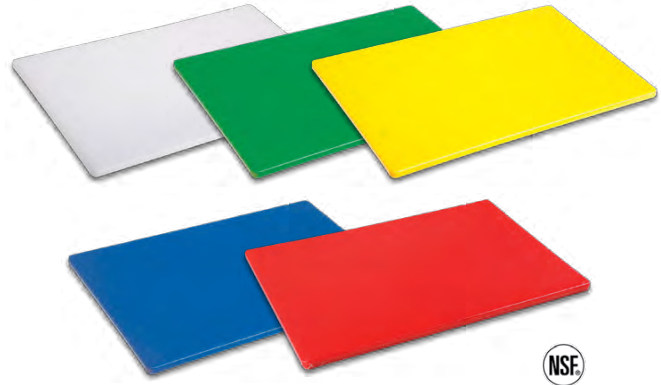

CUTTING BOARDS

POLY BOARDS

- Dishwasher safe
- Non-absorbent
- Non-toxic
- Stain resistant
- Non-porous
- Won't dull knives
- Avoid cross-contamination
- All boards are reversible
- Great for separating and processing organic foods
- Helps meet requirement for HACCP programs
- Use with specific food types or departments

Item Number	Dimensions	Color
TP1812	18" x 12" x 1/2"	White
GTP1812	18" x 12" x 1/2"	Green
YTP1812	18" x 12" x 1/2"	Yellow
BTP1812	18" x 12" x 1/2"	Blue
RTP1812	18" x 12" x 1/2"	Red
TP2418	24" x 18" x 1/2"	White
GTP2418	24" x 18" x 1/2"	Green
YTP2418	24" x 18" x 1/2"	Yellow
BTP2418	24" x 18" x 1/2"	Blue
RTP2418	24" x 18" x 1/2"	Red
TP2424	24" x 24" x 5/8"	White
TP4824	48" x 24" x 5/8"	White
TP6024	60" x 24" x 5/8"	White
TP7224	72" x 24" x 5/8"	White
TP9624	96" x 24" x 5/8"	White
TP4830	48" x 30" x 5/8"	White
TP6030	60" x 30" x 5/8"	White
TP7230	72" x 30" x 5/8"	White
TP9630	96" x 30" x 5/8"	White
TP18121	18" x 12" x 1"	White
TP24242	24" x 24" x 2"	White

Custom sizes available.
Provide exact dimensions for pricing.
ALL CUSTOM CUT SALES ARE FINAL

CUSTOM CUT POLY BOARD

- We can custom cut any size up to 120" x 60"
- Provide exact dimensions for pricing
- Priced by the square foot
- ALL CUSTOM CUT SALES ARE FINAL

FLEXIBLE CUTTING MATS

- Helps prevent bacterial cross-contamination between foods
- Antibacterial properties are blended into the resin and will not wash or wear off
- Protects against stains, cuts or scratches to rigid cutting boards or any flat surface when used on top