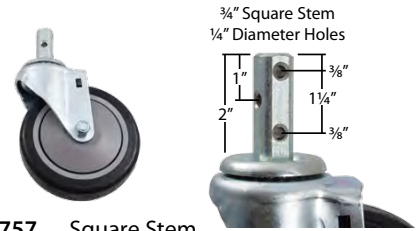

CASTERS / WHEELS

SWIVEL STEM CASTERS

- Wheel: 5" x 1¼"
- Stem: 1½" long x ½" diameter

TSC515 Threaded Stem

- Wheel: 5" x 1¼"
- Stem: 1½" long x ¾" diameter

TSC51534 Threaded Stem

- Wheel: 5" x 1¼"
- Stem: 2" long x ¾" square stem

WH757... Square Stem

- Wheel: 5" x 1¼"
- Stem: 2¼" long x 5⁄8" diameter

WH757GR Grip Ring Stem

- Wheel: 5" x 1¼"
- Stem: 2" long x 27⁄32" square stem

WH751 Square Stem

- Wheel: 5" x 1¼"
- Stem: 2 7⁄16" long x 7⁄8" diameter

CSCP5 Brake Grip Ring Stem

- Wheel: 5" x 1¼"
- Stem: 2½" long x 7⁄8" diameter

SSC515 Expanding Stem

- Wheel: 5" x 1¼"
- Stem: 2½" long x 1 1⁄16" diameter

APC515 Expanding Stem

- Wheel: 5" x 1¼"
- Stem: 2½" long x 1 1⁄16" diameter

RPC515 Rigid Plate Caster

- Wheel: 4" x 1½"
- Plate: 3 5⁄8" (72mm) x 4 1⁄8"
- Mounting holes: 1¾" to 2 3⁄8" x 3" to 3 3⁄8"
- High-temperature phenolic wheel

WH7322 Swivel Plate Caster

REPLACEMENT WHEELS

RW515