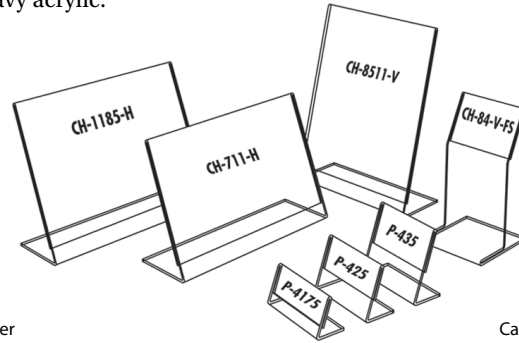

## SHELF TAGS

- 1¼" high x 5⁄8" wide
- Reversible - red/white on one side, black/white on reverse side

Actual size shown

Each pack consists of 100 of the same numeral.

Item Number	Quantity	Description
125XBR	100 per pack (5 sheets/20 ea.)	Shelf Numbers

## STORAGE BOX

Storage/number box with (10) removable dividers. Overall size: 11" x 6½" x 1¾"

T600	Storage Box
T600DP	Divider Pack/8 pack

## CHECKSTAND SIGNS

Directional tent signs for the convenience of your customers. Made of heavy styrene. Printed red and white. Size: 11" w x 3¾" h.

CSS114E ..... Check Stand Sign, English

CSS114ES ..... Check Stand Sign, Combination, English/Spanish

## EASEL CARD HOLDERS

Clear heavy acrylic.

Item Number	Card Size
CH84VFS	4" w x 8" h
CH8511V	8½" w x 11" h
CH711H	11" w x 7" h
CH1185H	11" w x 8½" h
P435	4" w x 3¾" h
P425	4" w x 2½" h
P4175	4" w x 1⅞" h