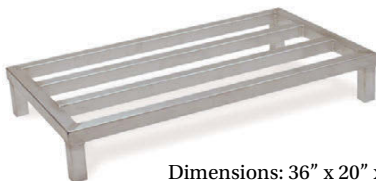

LOCKERS

STEEL CABINETS

Assembled (not welded)

- Secures with built-in lock on "L" handle
- Full length hinges with "quiet door" feature
- Interior completely finished
- Doors swing 180° for full access
- Color: Dove Gray
- Dimensions: 36" w. x 18" d. x 78" h

STORAGE CABINET

Five heavy duty full width shelves. Shelves are adjustable on 2" centers.

381118A Storage Cabinet

WARDROBE CABINET

One full width built-in shelf 12" from top. Coat rod below shelf.

581086A Wardrobe Cabinet

CABINET STAND

Keeps cabinet 8" off floor. Constructed of all welded 1½" x 1½" square rustproof aluminum tubing.

Dimensions: 36" x 20" x 8"

DASQ36206.... Cabinet Floor Stand

STEEL LOCKERS

Lockers can be shipped either completely assembled (A) or knocked down (KD). Finger pull handles accepts padlocks so each opening can be individually secured. All are furnished with 6" legs. Color: Dove Gray

MULTI-TIER LOCKERS

5 TIER HIGH

1 opening wide or 3 openings wide.
Each opening: 12" w x 15" d x 12" h
Overall height: 66"

- 5312KD One wide, Knocked Down
- 5312A One wide, Assembled
- 53123KD Three wide, Knocked Down
- 53123A Three wide, Assembled