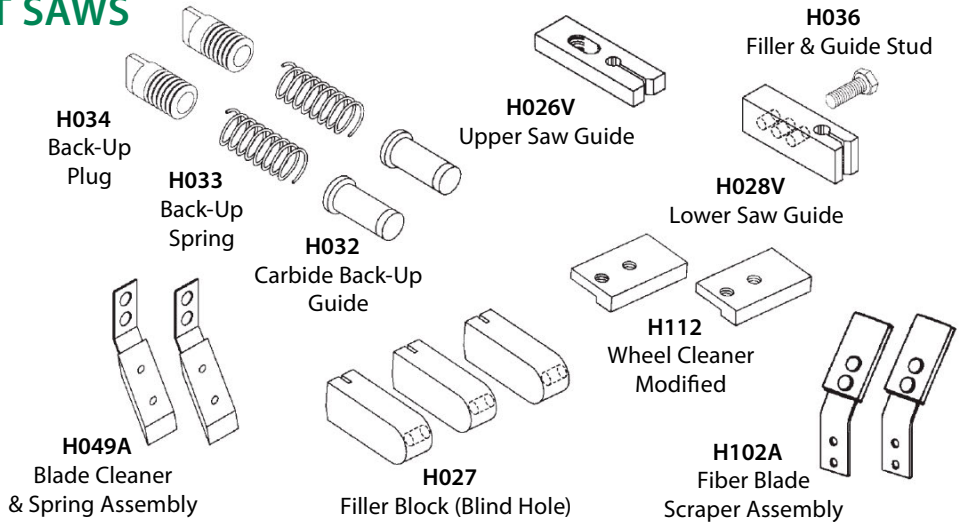

BAND SAW PARTS

Please call for parts needed that are not illustrated. Most parts readily available including: wheel, shaft and bearing assemblies, cleaner assemblies etc. as well as individual component parts.

REPAIR KIT FOR HOBART SAWS

Models 5216 & 5514

HRK1..... Hobart Repair Kit

Kit Includes:

- 2 Back-Up Plug
- 2 Back-Up Spring
- 2 Carbide Back-Up Guide
- 1 Upper Saw Guide
- 1 Lower Saw Guide
- 1 Filler & Guide Stud
- 2 Blade Cleaner & Wheel Assy
- 3 Filler Block (Blind Hole)
- 2 Wheel Cleaner Modified
- 2 Fiber Blade Scraper Assy

REPAIR KIT FOR HOBART SAWS

Models 5014, 5016, 5114, 5116 & 5214

HRK2 Hobart Repair Kit

Kit Includes:

- 2 Blade Cleaner
- 2 Wheel Cleaner
- 1 Lower Saw Guide
- 3 Filler Block (Through Hole)

REPAIR KIT FOR HOBART SAWS