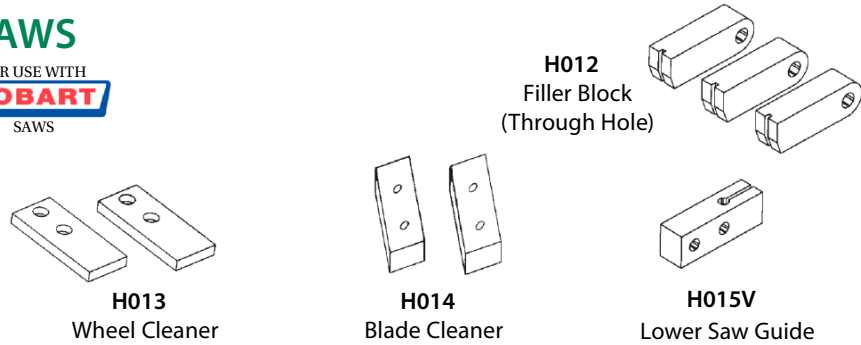

REPAIR KIT FOR HOBART SAWS

Models 5014, 5016, 5114, 5116 & 5214

HRK2 Hobart Repair Kit

Kit Includes:

- 2 Blade Cleaner
- 2 Wheel Cleaner
- 1 Lower Saw Guide
- 3 Filler Block (Through Hole)

REPAIR KIT FOR HOBART SAWS