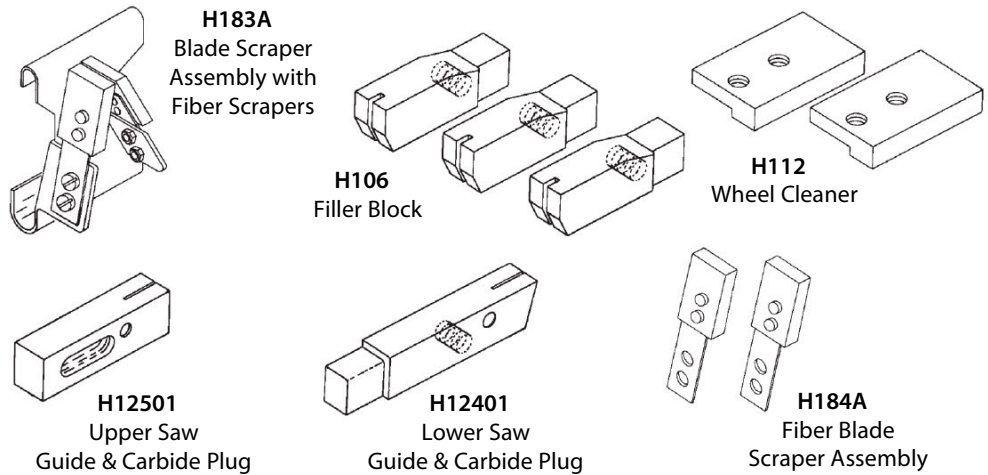

REPLACEMENT PARTS FOR HOBART SAWS

Models 5212, 5214, 5216, 5514 & 5614

Models 5114 & 5116

Models 5700, 5701 & 5801