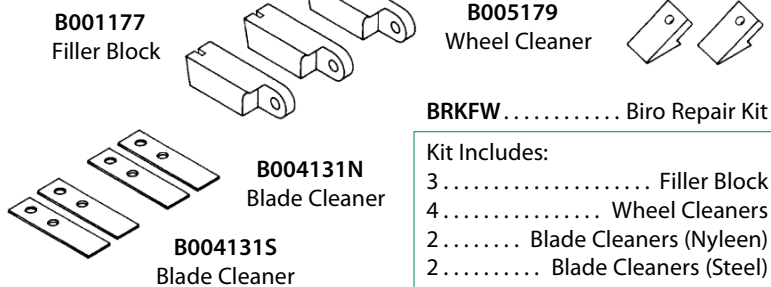

BAND SAW PARTS

REPLACEMENT PARTS FOR BIRO SAWS

FOR USE WITH
BIRO
SAWS

Models 1433 and 3334

MAINTENANCE/REPAIR KIT

BRK2..... Biro Repair Kit

Kit Includes:

- 1 Upper Guide & Carbide Block
- 1 Lower Saw Guide
- 3 Filler Blocks
- 2 Filler & Guide Studs
- 2 Wheel Cleaners
- 2 Bumpers
- 2 Blade Cleaner (Steel)
- 2 Blade Cleaner (Nyleen)

Order complete Maintenance/Repair kit or individual parts as needed. See part numbers above.

BAND SAW PARTS

BIRO SAW PARTS

For Model 3334

FOR USE WITH
BIRO
SAWS

REPAIR KIT FOR BIRO SAWS

All Models

REPAIR KIT FOR TORREY (PRO-CUT)SAWS