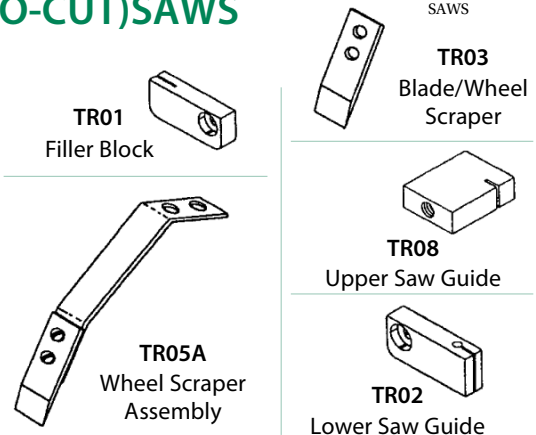

BAND SAW PARTS

REPLACEMENT PARTS FOR BIRO SAWS

FOR USE WITH
BIRO
SAWS

Models 1433 and 3334

MAINTENANCE/REPAIR KIT

BRK2..... Biro Repair Kit

Kit Includes:

- 1 Upper Guide & Carbide Block
- 1 Lower Saw Guide
- 3 Filler Blocks
- 2 Filler & Guide Studs
- 2 Wheel Cleaners
- 2 Bumpers
- 2 Blade Cleaner (Steel)
- 2 Blade Cleaner (Nyleen)

FOR USE WITH
TORREY **PRO-CUT**
SAWS

TRRK2 ...Torrey (Pro-cut) Repair Kit

Kit Includes:
6 Blade/Wheel Scraper
3 Filler Block
1 Upper Saw Guide
3 Lower Saw Guide

REPLACEMENT PARTS FOR TORREY (PRO-CUT)SAWS

Model ST295

FOR USE WITH
TORREY **PRO-CUT**
SAWS

BAND SAW PARTS

Please call for parts needed that are not illustrated. Most parts readily available including: wheel, shaft and bearing assemblies, cleaner assemblies etc. as well as individual component parts.

SHAFT & WHEEL ASSEMBLIES

UPPER WHEEL

B137A
Hinge Plate
B078A
Hinge Plate
Fits 1433

B076
Upper Wheel
Aligning Screw
(OEM P/N S253)

Saw Model	Shaft & Bearing Assembly	Wheel Only	Diameter	*Wheel with Shaft Bearing	*Wheel with Shaft Bearing & Hinge	Hinge Plate
1433	B033A247	B167U	14"	B168AU	B169A	B078A
3334	B033A247	B1243U	16"	B124A3U	B138A	B137A