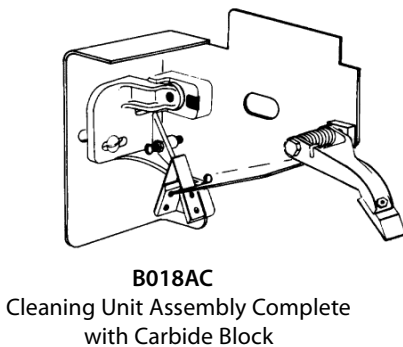

BAND SAW PARTS

BIRO SAW PARTS

For Model 3334

FOR USE WITH
BIRO
SAWS