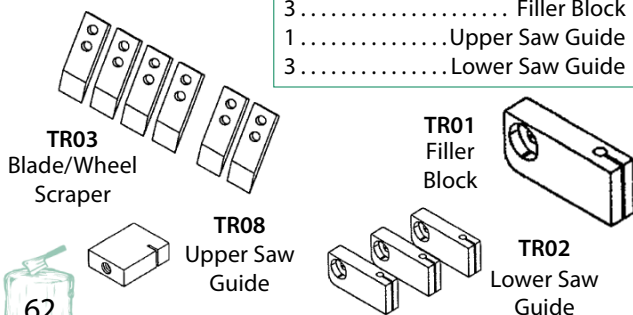

REPAIR KIT FOR TORREY (PRO-CUT)SAWS

FOR USE WITH
TORREY **PRO-CUT**
SAWS

TRRK2 ...Torrey (Pro-cut) Repair Kit

Kit Includes:
6 ..... Blade/Wheel Scraper
3 ..... Filler Block
1 ..... Upper Saw Guide
3 ..... Lower Saw Guide