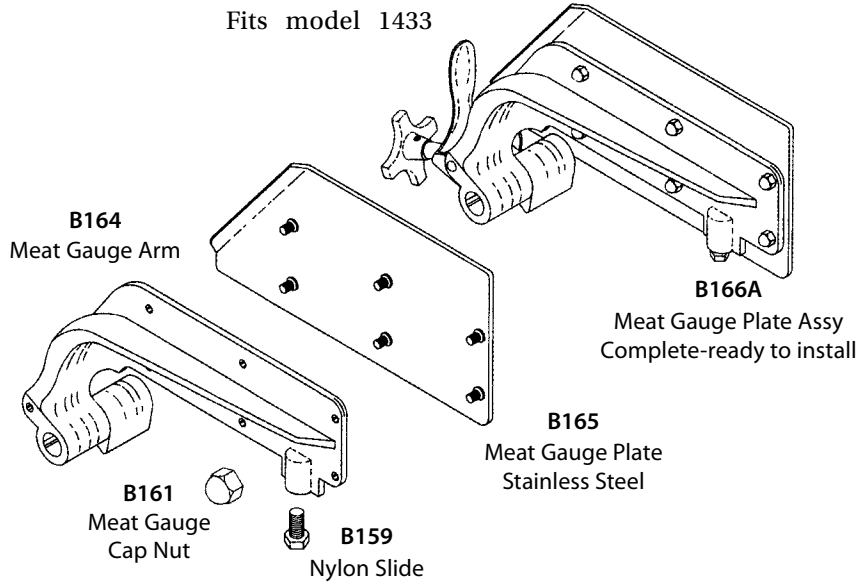

Model ST295

FOR USE WITH
TORREY **PRO-CUT**
SAWS

BAND SAW PARTS

Please call for parts needed that are not illustrated. Most parts readily available including: wheel, shaft and bearing assemblies, cleaner assemblies etc. as well as individual component parts.

REPLACEMENT PARTS FOR BIRO SAWS

FOR USE WITH
BIRO
SAWS

Fits model 1433

Fits models 1433 & 3334

B152A
Meat Gauge
Release Assy

Fits models
1433 & 3334

B011265
Meat Gauge
Spring

For Models 1433 and 3334

SHAFT & WHEEL ASSEMBLIES

UPPER WHEEL

B137A
Hinge Plate
B078A
Hinge Plate
Fits 1433

B076
Upper Wheel
Aligning Screw
(OEM P/N S253)

Saw Model	Shaft & Bearing Assembly	Wheel Only	Diameter	*Wheel with Shaft Bearing	*Wheel with Shaft Bearing & Hinge	Hinge Plate
1433	B033A247	B167U	14"	B168AU	B169A	B078A
3334	B033A247	B1243U	16"	B124A3U	B138A	B137A