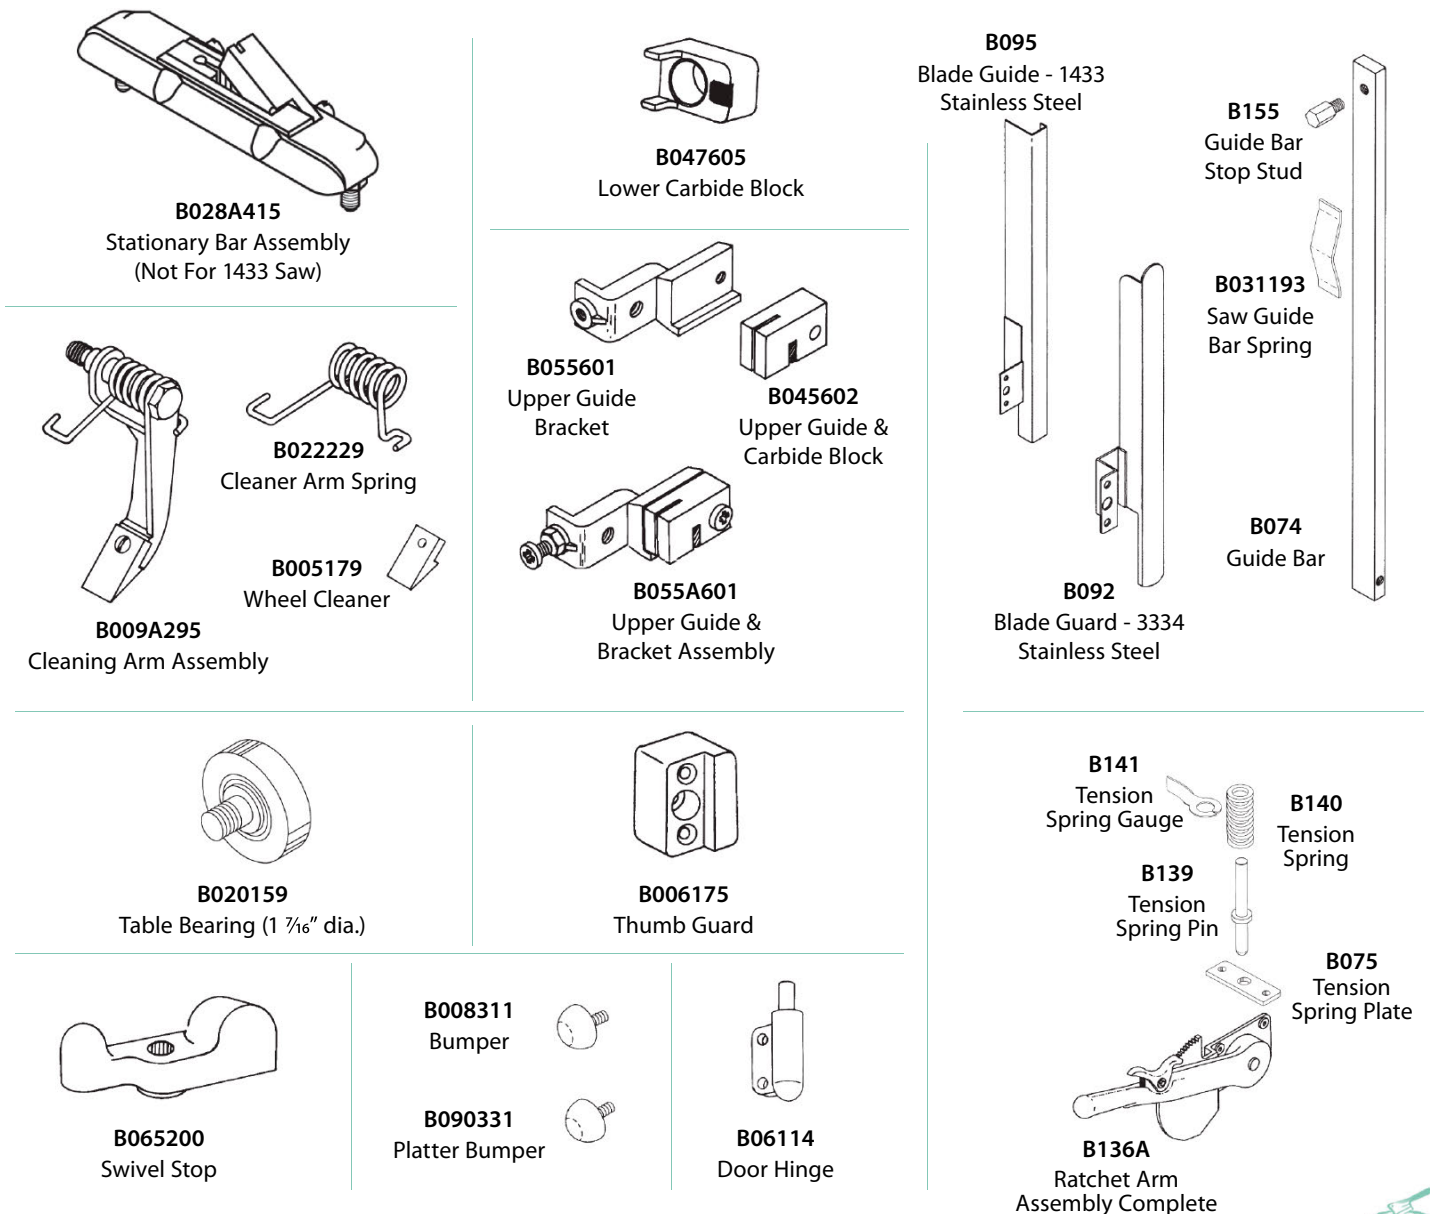

Order complete Maintenance/Repair kit or individual parts as needed. See part numbers above.