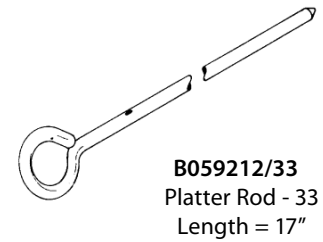

Order complete Maintenance/Repair kit or individual parts as needed. See part numbers above.

BAND SAW PARTS

BIRO SAW PARTS

For Model 3334

FOR USE WITH
BIRO
SAWS

REPAIR KIT FOR BIRO SAWS

All Models

REPAIR KIT FOR TORREY (PRO-CUT)SAWS

Model ST295

FOR USE WITH
TORREY **PRO-CUT**
SAWS

BAND SAW PARTS

Please call for parts needed that are not illustrated. Most parts readily available including: wheel, shaft and bearing assemblies, cleaner assemblies etc. as well as individual component parts.

SHAFT & WHEEL ASSEMBLIES

UPPER WHEEL

B137A
Hinge Plate
B078A
Hinge Plate
Fits 1433

B076
Upper Wheel
Aligning Screw
(OEM P/N S253)

Saw Model	Shaft & Bearing Assembly	Wheel Only	Diameter	*Wheel with Shaft Bearing	*Wheel with Shaft Bearing & Hinge	Hinge Plate
1433	B033A247	B167U	14"	B168AU	B169A	B078A
3334	B033A247	B1243U	16"	B124A3U	B138A	B137A

*Complete with Wheel, Shaft, Bearings, Seal, Gaskets, Spacer, Hub Cap & Retainer

LOWER WHEEL

Saw Model	Shaft & Bearing Assembly	Housing Assembly	Wheel Only	Diameter
1433	B182A	B181A	B183L	14"
3334	B032A361/33	B143A	B1243L	16"