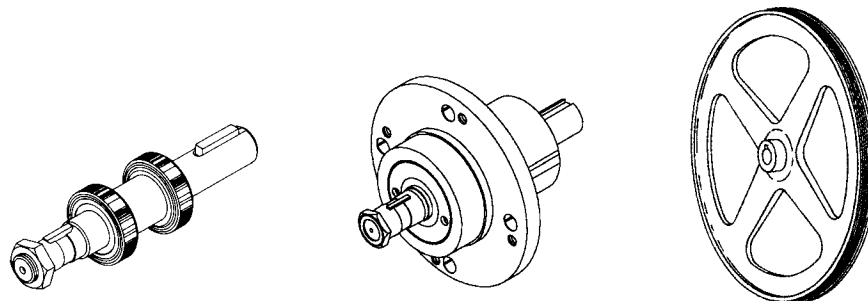

SHAFT & WHEEL ASSEMBLIES

UPPER WHEEL

B137A
Hinge Plate
B078A
Hinge Plate
Fits 1433

B076
Upper Wheel
Aligning Screw
(OEM P/N S253)

Saw Model	Shaft & Bearing Assembly	Wheel Only	Diameter	*Wheel with Shaft Bearing	*Wheel with Shaft Bearing & Hinge	Hinge Plate
1433	B033A247	B167U	14"	B168AU	B169A	B078A
3334	B033A247	B1243U	16"	B124A3U	B138A	B137A

*Complete with Wheel, Shaft, Bearings, Seal, Gaskets, Spacer, Hub Cap & Retainer

LOWER WHEEL

Saw Model	Shaft & Bearing Assembly	Housing Assembly	Wheel Only	Diameter
1433	B182A	B181A	B183L	14"
3334	B032A361/33	B143A	B1243L	16"