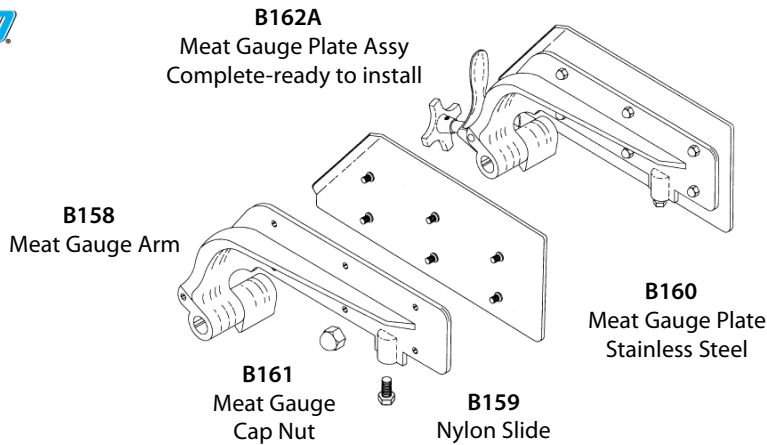

BAND SAW PARTS

REPLACEMENT PARTS FOR BIRO SAWS

FOR USE WITH
BIRO
SAWS

Models 1433 and 3334

MAINTENANCE/REPAIR KIT

BRK2..... Biro Repair Kit

Kit Includes:

- 1 Upper Guide & Carbide Block
- 1 Lower Saw Guide
- 3 Filler Blocks
- 2 Filler & Guide Studs
- 2 Wheel Cleaners
- 2 Bumpers
- 2 Blade Cleaner (Steel)
- 2 Blade Cleaner (Nyleen)

Order complete Maintenance/Repair kit or individual parts as needed. See part numbers above.

BAND SAW PARTS

BIRO SAW PARTS

For Model 3334

FOR USE WITH
BIRO
SAWS

REPAIR KIT FOR BIRO SAWS

All Models

REPAIR KIT FOR TORREY (PRO-CUT)SAWS

Model ST295

FOR USE WITH
TORREY **PRO-CUT**
SAWS

BAND SAW PARTS

Please call for parts needed that are not illustrated. Most parts readily available including: wheel, shaft and bearing assemblies, cleaner assemblies etc. as well as individual component parts.

SHAFT & WHEEL ASSEMBLIES

UPPER WHEEL

B137A
Hinge Plate
B078A
Hinge Plate
Fits 1433

B076
Upper Wheel
Aligning Screw
(OEM P/N S253)

Saw Model	Shaft & Bearing Assembly	Wheel Only	Diameter	*Wheel with Shaft Bearing	*Wheel with Shaft Bearing & Hinge	Hinge Plate
1433	B033A247	B167U	14"	B168AU	B169A	B078A
3334	B033A247	B1243U	16"	B124A3U	B138A	B137A