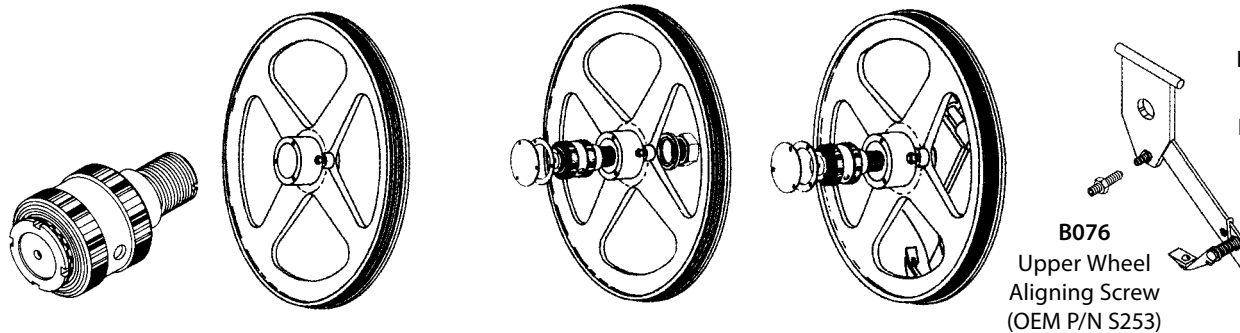

REPLACEMENT PARTS FOR BIRO SAWS

FOR USE WITH
BIRO
SAWS

Fits model 1433

Fits models 1433 & 3334

B152A
Meat Gauge
Release Assy

Fits models
1433 & 3334

B011265
Meat Gauge
Spring

For Models 1433 and 3334

SHAFT & WHEEL ASSEMBLIES

UPPER WHEEL

B137A
Hinge Plate
B078A
Hinge Plate
Fits 1433

B076
Upper Wheel
Aligning Screw
(OEM P/N S253)

Saw Model	Shaft & Bearing Assembly	Wheel Only	Diameter	*Wheel with Shaft Bearing	*Wheel with Shaft Bearing & Hinge	Hinge Plate
1433	B033A247	B167U	14"	B168AU	B169A	B078A
3334	B033A247	B1243U	16"	B124A3U	B138A	B137A