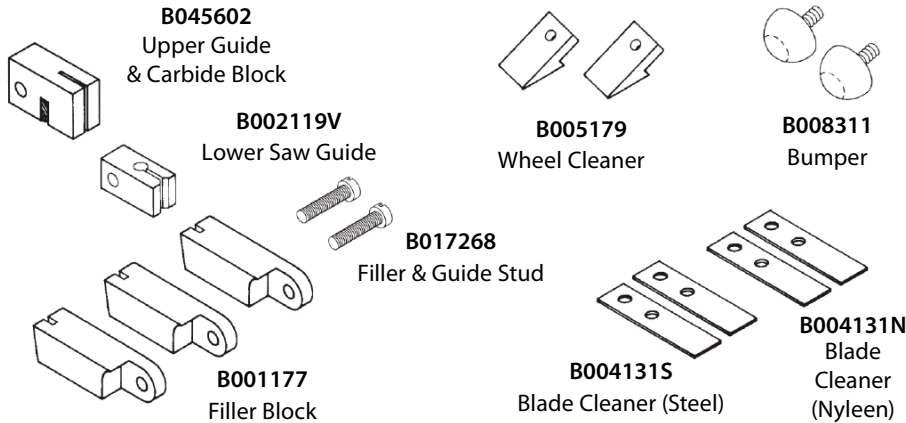

BAND SAW PARTS

REPLACEMENT PARTS FOR BIRO SAWS

FOR USE WITH
BIRO
SAWS

Models 1433 and 3334

MAINTENANCE/REPAIR KIT

BRK2..... Biro Repair Kit

Kit Includes:

- 1 Upper Guide & Carbide Block
- 1 Lower Saw Guide
- 3 Filler Blocks
- 2 Filler & Guide Studs
- 2 Wheel Cleaners
- 2 Bumpers
- 2 Blade Cleaner (Steel)
- 2 Blade Cleaner (Nyleen)

Order complete Maintenance/Repair kit or individual parts as needed. See part numbers above.

BAND SAW PARTS

BIRO SAW PARTS

For Model 3334

FOR USE WITH
BIRO
SAWS

REPAIR KIT FOR BIRO SAWS

All Models

REPAIR KIT FOR TORREY (PRO-CUT)SAWS

Model ST295

FOR USE WITH
TORREY **PRO-CUT**
SAWS

BAND SAW PARTS

Please call for parts needed that are not illustrated. Most parts readily available including: wheel, shaft and bearing assemblies, cleaner assemblies etc. as well as individual component parts.

SHAFT & WHEEL ASSEMBLIES

UPPER WHEEL

B137A
Hinge Plate
B078A
Hinge Plate
Fits 1433

B076
Upper Wheel
Aligning Screw
(OEM P/N S253)

Saw Model	Shaft & Bearing Assembly	Wheel Only	Diameter	*Wheel with Shaft Bearing	*Wheel with Shaft Bearing & Hinge	Hinge Plate
1433	B033A247	B167U	14"	B168AU	B169A	B078A
3334	B033A247	B1243U	16"	B124A3U	B138A	B137A