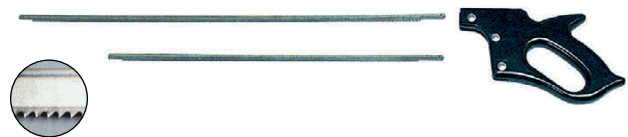

Many more grinder replacement parts available. Please call for your specific needs.

HAND SAWS

- Sanitary black plastic handle and chrome steel frame
- One blade included with all saws

CH25

CH19

CH25..... Market Size Hand Saw with 25" Blade
CH19..... Hand Saw with 19" Blade

EXTRA BLADES

EX251..... 25" x ½" Blades - Individual
EX191..... 19" x ½" Blades - Individual
EXH..... Replacement Handle Only
Black Plastic (Bolts Included)

Quantity Discounts on 12 or more! **\$\$**