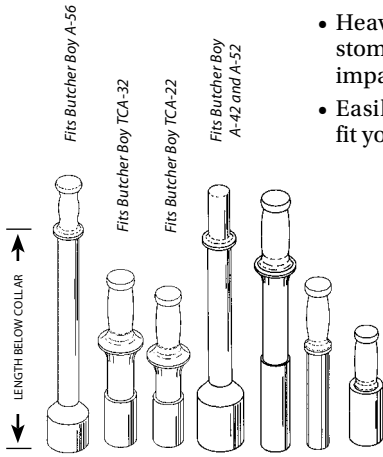

SOLID PLASTIC STOMPERS

- Heavy duty solid white plastic stompers made from high impact polyethylene
- Easily cut to any length to fit your grinder

Item Number	Diameter	Overall Length	Length Below Collar
GR0811	2"	17½"	11½"
GR0715	3½"	19⅞"	15⅝"
GR067	2"	12½"	7¼"
GR056	2"	11¾"	6½"
GR0413	2¾"	17½"	13½"
GR0314	2"	19"	14"
GR027	1½"	12"	7"
GR016	2"	10½"	6"

Item Number	Diameter	Overall Length	Length Below Collar
M12FSS	1⅞"	11"	5⅜"
M12/22S	2⅞"	9"	4¼"
M22R1S	2¾"	11¾"	6¼"
M32S	2⅞"	13¾"	8¼"

SPANNER/GRINDER RING WRENCHES

**SW340
BIRO**

Fits all 32 models.

**HSW80
HOBART**

Fits models: 4246, 4346, 4352, 4632, 4632A, 4732, 4732A.

**SW80
BUTCHER BOY**

Fits Butcher Boy: A42, AU42, A52, AU52, 100/42, 100/52, 200/42, 200/52, 250/52
Hollymatic: 175, 180, 180A, 190 Hobart: 4056/4152

BB502
Grinder Ring-22

BB503
Grinder Ring-32

BUTCHER BOY

Item Number	Description	Fits Models
BB504	Feed Screw Stud	TCA-12
BB501	Grinder Ring	TCA-12
BB505	Feed Screw Stud	TCA-22
BB502	Grinder Ring	TCA-22
BB506	Feed Screw Stud	TCA-32
BB503	Grinder Ring	TCA-32