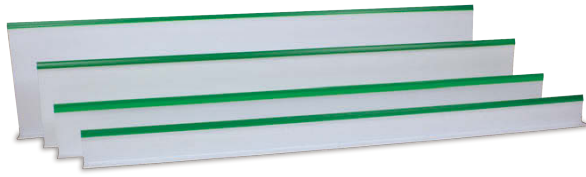

DIVIDERS & CASE TRIM

PLASTIC DIVIDERS

Sanitary, attractive and durable, one piece plastic dividers

WHITE WITH GREEN TIP

TT730.....	7" x 30"
TT530.....	5" x 30"
TT330.....	3" x 30"
TT230.....	2" x 30"

ALL GREEN

AG730.....	7" x 30"
AG530.....	5" x 30"
AG330.....	3" x 30"

ALL BLACK

AB730.....	7" x 30"
AB530.....	5" x 30"
AB330.....	3" x 30"
AB230.....	2" x 30"

CLEAR

AC730.....	7" x 30"
AC530.....	5" x 30"
AC330.....	3" x 30"

CLEAR DIVIDERS WITH "U" PARSLEY STRIP HOLDER

Material: Acrylic

- Can be used between clear display boxes with or without parsley strips (see page 37)
- Tapered front designed to fit most meat and deli service cases

BLACK

BLK130.....	1½" x 30"	BLK530.....	5½" x 30"
BLK230.....	2½" x 30"	BLK730.....	7" x 30"
BLK330.....	3½" x 30"		

CASE-FRONT DISPLAY TRIM

Use as decorative front of case display or dividers

SCALLOP EDGE