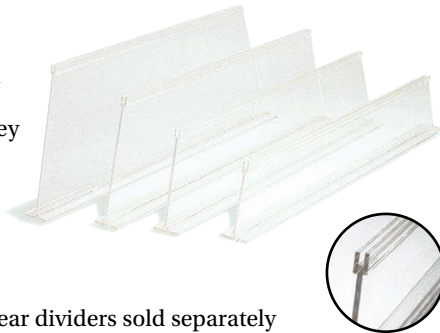

DIVIDERS & CASE TRIM

PLASTIC DIVIDERS

Sanitary, attractive and durable, one piece plastic dividers

WHITE WITH GREEN TIP

TT730.....	7" x 30"
TT530.....	5" x 30"
TT330.....	3" x 30"
TT230.....	2" x 30"

ALL GREEN

AG730.....	7" x 30"
AG530.....	5" x 30"
AG330.....	3" x 30"

ALL BLACK

AB730.....	7" x 30"
AB530.....	5" x 30"
AB330.....	3" x 30"
AB230.....	2" x 30"

CLEAR

AC730.....	7" x 30"
AC530.....	5" x 30"
AC330.....	3" x 30"

CLEAR DIVIDERS WITH "U" PARSLEY STRIP HOLDER

Material: Acrylic

- Can be used between clear display boxes with or without parsley strips (see page 37)
- Tapered front designed to fit most meat and deli service cases