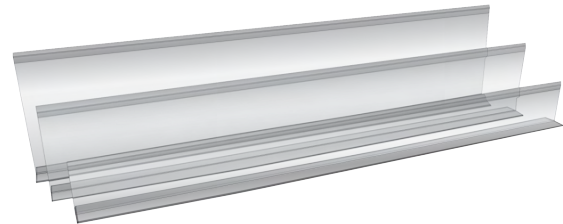

DIVIDERS & CASE TRIM

PLASTIC DIVIDERS

Sanitary, attractive and durable, one piece plastic dividers

WHITE WITH GREEN TIP

TT730.....	7" x 30"
TT530.....	5" x 30"
TT330.....	3" x 30"
TT230.....	2" x 30"

ALL GREEN

AG730.....	7" x 30"
AG530.....	5" x 30"
AG330.....	3" x 30"

ALL BLACK

AB730.....	7" x 30"
AB530.....	5" x 30"
AB330.....	3" x 30"
AB230.....	2" x 30"

CLEAR

AC730.....	7" x 30"
AC530.....	5" x 30"
AC330.....	3" x 30"

CLEAR DIVIDERS WITH "U" PARSLEY STRIP HOLDER

Material: Acrylic

- Can be used between clear display boxes with or without parsley strips (see page 37)
- Tapered front designed to fit most meat and deli service cases

BLACK

BLK130.....	1½" x 30"	BLK530.....	5½" x 30"
BLK230.....	2½" x 30"	BLK730.....	7" x 30"
BLK330.....	3½" x 30"		

CASE-FRONT DISPLAY TRIM

Use as decorative front of case display or dividers

SCALLOP EDGE