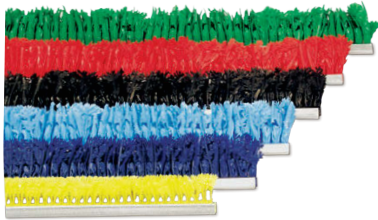

PARSLEY STRIPS & DIVIDERS

"PARSLEY" STRIPS

Decorative imitation parsley strips for every department in your store. Can be used alone as dividers or with plastic holders. Strips can be trimmed for shorter cases

Item Number	Color	Size
DE130	Green	1" x 30"
DE230	Green	2" x 30"
DE1RED30	Red	1" x 30"
DE2RED30	Red	2" x 30"
DE1BLK30	Black	1" x 30"
DE2BLK30	Black	2" x 30"

WITH METAL CLIP

Item Number	Color	Size
DE1BL30	Light Blue	1" x 30"
DE2BL30	Light Blue	2" x 30"
DE1RB30	Royal Blue	1" x 30"
DE2RB30	Royal Blue	2" x 30"
DE1YEL30	Yellow	1" x 30"

WITHOUT CLIP

Item Number	Color	Size
DE127NC	Green	1" x 27"
DE1RED27NC	Red	1" x 27"

Item Number	Color	Size
DE1BLK27NC	Black	1" x 27"
DE1BL27NC	Lt. Blue	1" x 27"

Ideal for use along front of service cases or as a garnish to complement specialty sections. Stems are 4 1/2" long.

FLEXIBLE RUNNERS

Item Number	Color	Dimensions
DE36RED	Red	36" Long
DE36BLK	Black	36" Long
DE36BL	Light Blue	36" Long
DE36GE	Green	36" Long

Ideal for shallower upper shelves. Each piece includes plastic holder and parsley strip.