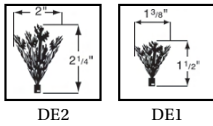

PARSLEY STRIPS & DIVIDERS

"PARSLEY" STRIPS

Decorative imitation parsley strips for every department in your store. Can be used alone as dividers or with plastic holders. Strips can be trimmed for shorter cases

Item Number	Color	Size
DE130	Green	1" x 30"
DE230	Green	2" x 30"
DE1RED30	Red	1" x 30"
DE2RED30	Red	2" x 30"
DE1BLK30	Black	1" x 30"
DE2BLK30	Black	2" x 30"

WITH METAL CLIP

Item Number	Color	Size
DE1BL30	Light Blue	1" x 30"
DE2BL30	Light Blue	2" x 30"
DE1RB30	Royal Blue	1" x 30"
DE2RB30	Royal Blue	2" x 30"
DE1YEL30	Yellow	1" x 30"

WITHOUT CLIP

Item Number	Color	Size
DE127NC	Green	1" x 27"
DE1RED27NC	Red	1" x 27"

Item Number	Color	Size
DE1BLK27NC	Black	1" x 27"
DE1BL27NC	Lt. Blue	1" x 27"

Ideal for use along front of service cases or as a garnish to complement specialty sections. Stems are 4 1/2" long.

FLEXIBLE RUNNERS

Item Number	Color	Dimensions
DE36RED	Red	36" Long
DE36BLK	Black	36" Long
DE36BL	Light Blue	36" Long
DE36GE	Green	36" Long

Ideal for shallower upper shelves. Each piece includes plastic holder and parsley strip.