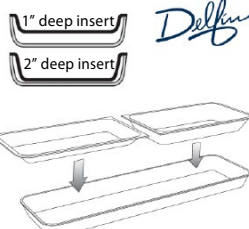

TRAY INSERTS

Material: Acrylic Color: Black

Split your standard 30" trays in two and double the variety without using additional space.

Works with 6½" wide and 8½" wide pans shown above.

IRC156110	..... 15" x 6½" x 1"	IRC158110	..... 15" x 8" x 1"
IRC156210	..... 15" x 6½" x 2"	IRC158210	..... 15" x 8" x 2"