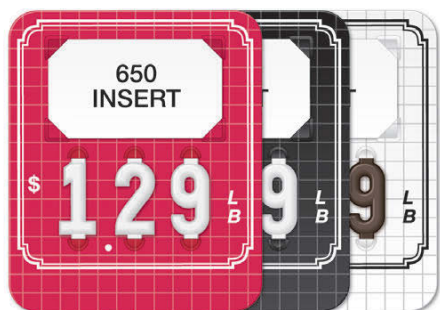

GRID/BORDER TAGS

3-DIGIT

3¾" x 4" high. Uses (3) 1" numbers.

- 6273GBRW ..... Red with White Grid/Border
- 6273GBBKW ..... Black with White Grid/Border
- 6273GBWBK ..... White with Black Grid/Border

4-DIGIT

Use these 4 slot tags when a designation other than "lb" is required. 3¾" x 4" high. Uses (4) 1" numbers/tabs.