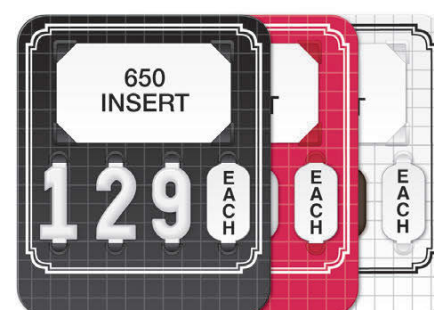

Use these 4 slot tags when a designation other than "lb" is required. 4" x 4¾" high. Uses (4) 1½" numbers/tabs.

-  624BRW Red with White Border
-  624BWR White with Red Border
-  624BBKW Black with White Border
-  624WBK White with Black Border

1" NUMBERS

3¾" x 4" high. Uses (3) 1" numbers.

-  6273BBKW Black with White Border
-  6273WBK White with Black Border
-  6273BRW Red with White Border

Use these 4 slot tags when a designation other than "lb" is required. 3¾" x 4" high. Uses (4) 1" numbers/tabs.

-  6274WBK White with Black Border
-  6274BRW Red with White Border
-  6274BBKW Black with White Border

GRID/BORDER TAGS

3-DIGIT

3¾" x 4" high. Uses (3) 1" numbers.

-  6273GBRW Red with White Grid/Border
-  6273GBBKW Black with White Grid/Border
-  6273GBWBK White with Black Grid/Border

4-DIGIT

Use these 4 slot tags when a designation other than "lb" is required. 3¾" x 4" high. Uses (4) 1" numbers/tabs.

-  6274GBBKW Black with White Grid/Border
-  6274GBRW Red with White Grid/Border
-  6274GBWBK White with Black Grid/Border