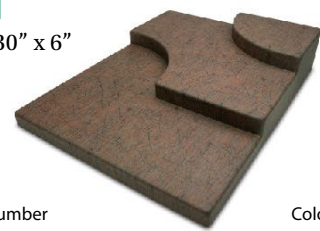

3-STEP

Item Number	Dimensions	Color
SU2430317	24" x 30" x 4 1/2"	Black
SU2430317CB	24" x 30" x 4 1/2"	Black Birch
SU2430317PW	24" x 30" x 4 1/2"	Brown Walnut
SU2430317WH	24" x 30" x 4 1/2"	Urban

ONE PIECE RISERS

Material: ABS

2-STEP

24" x 30" x 4"

Item Number	Color
RR24302S17	Black
RR24302S17CB	Black Birch
RR24302S17PW	Brown Walnut
RR24302S17WH	Urban

RIGHT

24" x 30" x 6"

Item Number	Color
RR24303R17	Black
RR24303R17CB	Black Birch
RR24303R17PW	Brown Walnut
RR24303R17WH	Urban

LEFT

24" x 30" x 6"

Item Number	Color
RR24303L17	Black
RR24303L17CB	Black Birch
RR24303L17PW	Brown Walnut
RR24303L17WH	Urban

SLOTTED RISERS

Material: ABS

10" WIDE

24" x 10" x 2"

Item Number	Color
SRR2410S17	Black
SRR2410S17BB	Bamboo
SRR2410S17CB	Black Birch
SRR2410S17PW	Brown Walnut
SRR2410S17WH	Urban

20" WIDE

24" x 20" x 2"

Item Number	Color
SRR2420S17	Black
SRR2420S17BB	Bamboo
SRR2420S17CB	Black Birch
SRR2420S17PW	Brown Walnut
SRR2420S17WH	Urban

30" WIDE

24" x 30" x 2"

Item Number	Color
SRR243017	Black
SRR243017BB	Bamboo
SRR243017CB	Black Birch
SRR243017PW	Brown Walnut
SRR243017WH	Urban