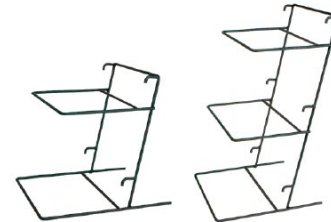

## METRO PEDESTALS

- Superior grade stainless steel
- Finished edges and joints to ensure a long life
- 3 heights to choose from

PDRD82SS	8" x 8" x 2"
PDRD84SS	8" x 8" x 4"
PDRD86SS	8" x 8" x 6"

## TIERED STANDS

- Solid steel construction
- Mix and match with other Simple Steel racks to create a multi-level display
- Use with Bamboo or Wire baskets (see page 121 or 129)

### BLACK

Item Number	Dimensions	Description
CTRK1011	11" x 10" x 10 <sup>5</sup> / <sub>8</sub> "	2 Tier
CTRK1019	11" x 10" x 18 <sup>3</sup> / <sub>4</sub> "	3 Tier