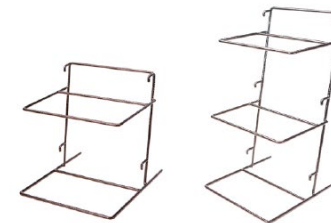

## METRO PEDESTALS

- Superior grade stainless steel
- Finished edges and joints to ensure a long life
- 3 heights to choose from

PDRD82SS	8" x 8" x 2"
PDRD84SS	8" x 8" x 4"
PDRD86SS	8" x 8" x 6"

## TIERED STANDS

- Solid steel construction
- Mix and match with other Simple Steel racks to create a multi-level display
- Use with Bamboo or Wire baskets (see page 121 or 129)

### BLACK

Item Number	Dimensions	Description
CTRK1011	11" x 10" x 10 <sup>5</sup> / <sub>8</sub> "	2 Tier
CTRK1019	11" x 10" x 18 <sup>3</sup> / <sub>4</sub> "	3 Tier

### BRONZE

Item Number	Dimensions	Description
CTRK1011V07	11" x 10" x 10 <sup>5</sup> / <sub>8</sub> "	2 Tier
CTRK1019V07	11" x 10" x 18 <sup>3</sup> / <sub>4</sub> "	3 Tier