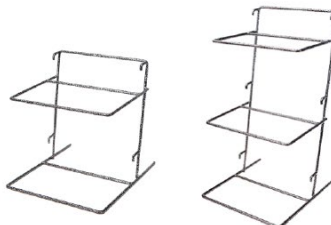

## TIERED STANDS

- Solid steel construction
- Mix and match with other Simple Steel racks to create a multi-level display
- Use with Bamboo or Wire baskets (see page 121 or 129)

### BLACK

Item Number	Dimensions	Description
CTRK1011	11" x 10" x 10 <sup>5</sup> / <sub>8</sub> "	2 Tier
CTRK1019	11" x 10" x 18 <sup>3</sup> / <sub>4</sub> "	3 Tier

### BRONZE

Item Number	Dimensions	Description
CTRK1011V07	11" x 10" x 10 <sup>5</sup> / <sub>8</sub> "	2 Tier
CTRK1019V07	11" x 10" x 18 <sup>3</sup> / <sub>4</sub> "	3 Tier

### TITANIUM

Item Number	Dimensions	Description
CTRK1011V26	11" x 10" x 10 <sup>5</sup> / <sub>8</sub> "	2 Tier
CTRK1019V26	11" x 10" x 18 <sup>3</sup> / <sub>4</sub> "	3 Tier

We Gladly Welcome