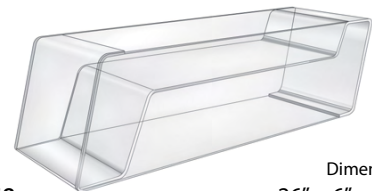

DISPLAY BINS

BULK FOOD BINS

- Molded, clear PETG, no seams to break
- Easy to clean, all rounded corners
- No sharp edges
- Virtually unbreakable

Bulk Food Bin

Bulk Food Bin With 3 Compartment Insert

Specifically designed for large displays of marinated/seasoned meat products in service case. Ideal for carne asada, carne adovada, fajitas etc. Can also be used in seafood and produce departments. Use individually or in combination with 2 or 3 compartment inserts. 5¼" deep insert fits perfectly in display box for a one row, space saving display. Boxes and inserts sold separately.

Will fit conveniently in most meat and deli service cases. Design compensates for rise in case.

Built In Handle For Easy Access

BULK FOOD BIN

BFB27704	27" x 7" x 7"
BFB27904	27" x 9" x 7"
BFB271104	27" x 11" x 7"

REVERSIBLE DISPLAY BOXES

Material: Acrylic

Acrylic display boxes with a drop-front design. This new design is completely reversible, replacing the need to use a dummy tray during times with a lower sales volume.

Low Customer Volume Display

High Customer Volume Display

Item Number

CACWFD2668	26" x 6" x 7½"
CACWFD2688	26" x 8" x 7½"
CACWFD26108	26" x 10" x 7½"

Dimensions

138