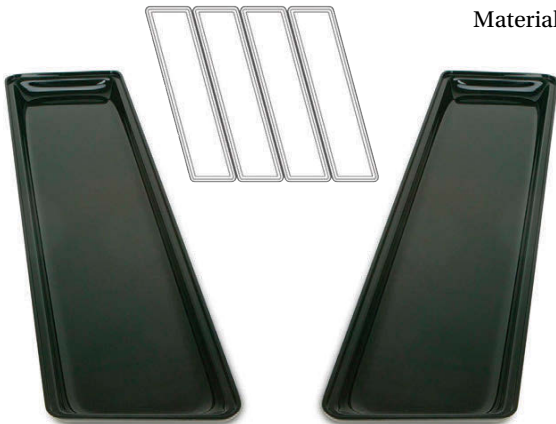

**WAVE TRAY**

Material: Acrylic

A more aesthetically appealing alternative to the utilitarian dull fiberglass items. The Wave Style Systems creates a unique and modern merchandising solution.

TWV30810 ..... 30" x 8" x 1"

**CHEVRON TRAY**

Material: Acrylic

Item Number	Dimensions	Color
TCV308L10	30" x 8" x 1"	Left Tray
TCV308R10	30" x 8" x 1"	Right Tray

**DIVIDE MARKET STYLE**

Material: Composite Melamine™

- For maximum efficiency in cold cases
- One-piece soft handle style
- Traditional market size
- No pedestal receptacles or non-marking white feet

**SINGLE COMPARTMENT**

Item Number	Capacity	Dimensions	Color
BRC306D1010	4 ¼ qt	30" x 6" x 2"	Black

**2 COMPARTMENT**

Item Number	Capacity	Dimensions	Color
BRC306D2010	4 qt	30" x 6" x 2"	Black

- Sophisticated lines with a modern flair
- Available in black and white

- An elegant complement to our chrome element baskets and cubes

**element™**  
Material: Unbreakable ABS/Acrylic

**3 QT. BOWL**

8 ½" x 4"

Item Number	Color
BRD84EM18	Black
BRD84EM28	White

**3 QT. BOWL**

10" x 10" x 3 ¼"