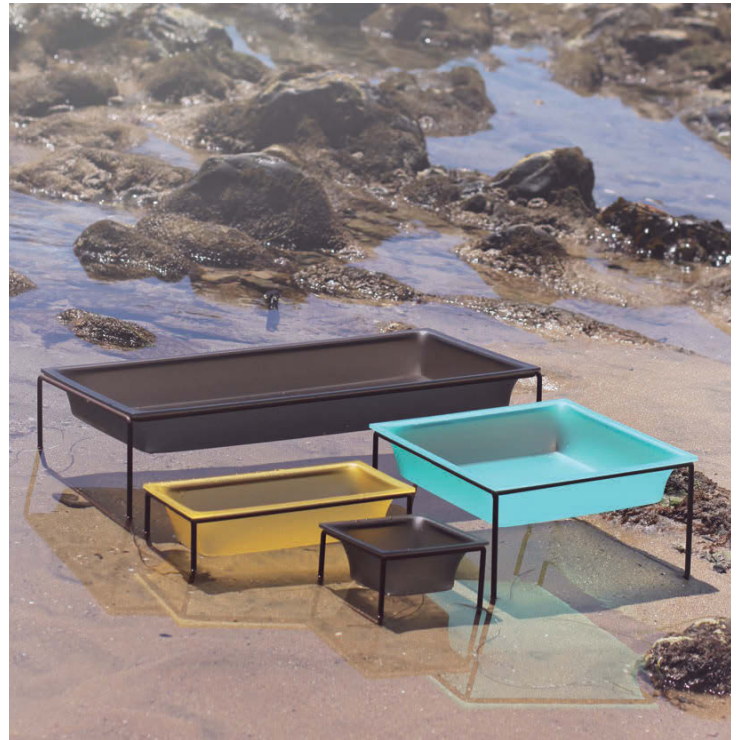

.75 QT. SQUARE BOWL

5¾" x 5¾" x 2½"

Item Number Color
BSQ6CTD19DP Smoke
BSQ6CTD49DP Seafoam
BSQ6CTD79DP Amber

4 QT. SQUARE BOWL

11½" x 11½" x 2½"

Item Number Color
BSQ11CTD19DP Smoke
BSQ11CTD49DP Seafoam
BSQ11CTD79DP Amber