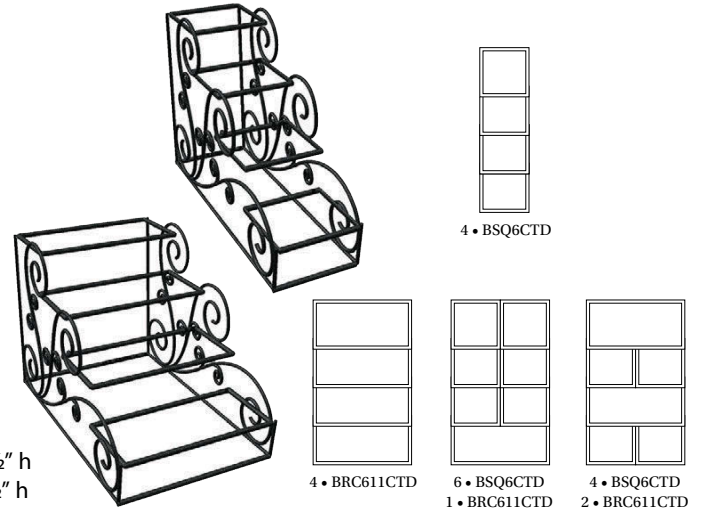

Item Number	Description	Dimensions
CTD6195F	6" Condiment Holder	6 1/4" x 19 1/4" x 13 1/2" h
CTD12195F	12" Condiment Holder	12" x 19 1/4" x 13 1/2" h

## BOWLS FOR CONDIMENT HOLDERS

Item Number	Color	Description	Dimensions
BSQ6CTD10	Black	Bowl for 6" & 12" Condiment Holder	5 3/4" x 5 3/4" x 2 1/2" h
BSQ6CTD20	White	Bowl for 6" & 12" Condiment Holder	5 3/4" x 5 3/4" x 2 1/2" h
BSQ6CTD49	Green Acrylic	Bowl for 6" & 12" Condiment Holder	5 3/4" x 5 3/4" x 2 1/2" h
BRC611CTD10	Black	Bowl for 12" Condiment Holder	5 3/4" x 11 1/2" x 2 1/2" h
BRC611CTD20	White	Bowl for 12" Condiment Holder	5 3/4" x 11 1/2" x 2 1/2" h
BRC611CTD49	Green Acrylic	Bowl for 12" Condiment Holder	5 3/4" x 11 1/2" x 2 1/2" h

## santa fe deli shelf organizer

Choice of widths: 48" and 24"

- Three shelf solid steel construction
- Handcrafted with decorative **santa fe** scroll
- Multiple shelf positions
- Removable, tough ABS plastic shelf panels
- Adjusts to 30" and 24" depths

30" deep

24" deep

Item Number	Description	Dimensions
DS48243SF17	48" Deli Organizer	48" w x 16" h x 24"-30" d
DS24243SF17	24" Deli Organizer	24" w x 16" h x 24"-30" d (not shown)

Shipped knocked-down, easy to assemble. Package includes: All necessary hardware, tools and instructions. "Hidden" price channels for all shelves.