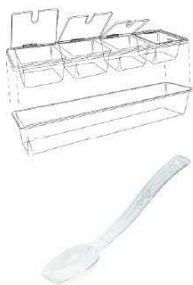

- Crystal clear and black acrylic
- 13" diameter
- Formed one piece handle prevents slipping

Make your own set using any combination of dome, tray and bowl

TURN & SAMPLE DOMES

Item Number	Dimensions	Color
DRD10KT00	10" x 6"	Clear
DRD13KT00	13" x 7"	Clear
DRD15KT00	15" x 7"	Clear

LIFT OFF DOMES

Item Number	Dimensions	Color
DRD10K00	10" x 6"	Clear
DRD13K00	13" x 7"	Clear

PRISM TRAYS

Item Number	Dimensions	Color
TRD10P00	9½" x 1"	Clear
TRD10P10	9½" x 1"	Black
TRD13P00	13" x 1"	Clear
TRD13P10	13" x 1"	Black
TRD15P00	15" x 1½"	Clear
TRD15P10	15" x 1½"	Black

ICE BOWLS

Item Number	Dimensions	Color
BRD10P00	10" x 2¼"	Clear
BRD10P10	10" x 2¼"	Black
BRD13P00	13" x 4"	Clear
BRD13P10	13" x 4"	Black
BRD15P00	15" x 4"	Clear
BRD15P10	15" x 4"	Black

- 4 compartment organizer set includes:
- 1 each - Four compartment organizer with four lids
 - 1 each - Matching clear ice bowl

CO25700 Condiment Organizer Set

CONDIMENT SPOONS

Size: 8" overall
½ oz. capacity

SP8C02	White
SP8C03	Black
SP8C07	Clear

CONDIMENT ORGANIZER

Dimensions: 25" x 7" x 4" high

Perfect for serving hot and cold foods. Designed for use in retail display case, catering functions and salad bar. Elegant enough for your dinner table.