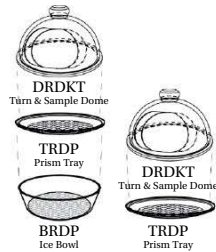

- Crystal clear and black acrylic
- 13" diameter
- Formed one piece handle prevents slipping

Make your own set using any combination of dome, tray and bowl

TURN & SAMPLE DOMES

Item Number	Dimensions	Color
DRD10KT00	10" x 6"	Clear
DRD13KT00	13" x 7"	Clear
DRD15KT00	15" x 7"	Clear

LIFT OFF DOMES

Item Number	Dimensions	Color
DRD10K00	10" x 6"	Clear
DRD13K00	13" x 7"	Clear

PRISM TRAYS

Item Number	Dimensions	Color
TRD10P00	9½" x 1"	Clear
TRD10P10	9½" x 1"	Black
TRD13P00	13" x 1"	Clear
TRD13P10	13" x 1"	Black
TRD15P00	15" x 1½"	Clear
TRD15P10	15" x 1½"	Black

ICE BOWLS

Item Number	Dimensions	Color
BRD10P00	10" x 2¼"	Clear
BRD10P10	10" x 2¼"	Black
BRD13P00	13" x 4"	Clear
BRD13P10	13" x 4"	Black
BRD15P00	15" x 4"	Clear
BRD15P10	15" x 4"	Black

- 4 compartment organizer set includes:
- 1 each - Four compartment organizer with four lids
 - 1 each - Matching clear ice bowl

CO25700 Condiment Organizer Set

CONDIMENT SPOONS

Size: 8" overall
½ oz. capacity

SP8C02	White
SP8C03	Black
SP8C07	Clear

CONDIMENT ORGANIZER

Dimensions: 25" x 7" x 4" high

Perfect for serving hot and cold foods. Designed for use in retail display case, catering functions and salad bar. Elegant enough for your dinner table.