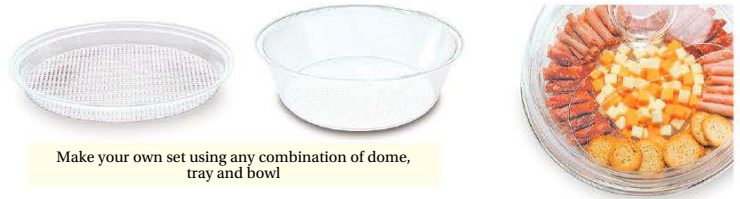

- Crystal clear and black acrylic
- 13" diameter
- Formed one piece handle prevents slipping

Make your own set using any combination of dome, tray and bowl

TURN & SAMPLE DOMES

Item Number	Dimensions	Color
DRD10KT00	10" x 6"	Clear
DRD13KT00	13" x 7"	Clear
DRD15KT00	15" x 7"	Clear

ICE BOWLS

Item Number	Dimensions	Color
BRD10P00	10" x 2¼"	Clear
BRD10P10	10" x 2¼"	Black
BRD13P00	13" x 4"	Clear
BRD13P10	13" x 4"	Black
BRD15P00	15" x 4"	Clear
BRD15P10	15" x 4"	Black

- 4 compartment organizer set includes:
- 1 each - Four compartment organizer with four lids
 - 1 each - Matching clear ice bowl

CO25700 Condiment Organizer Set

CONDIMENT SPOONS

Size: 8" overall
½ oz. capacity

SP8C02	White
SP8C03	Black
SP8C07	Clear

CONDIMENT ORGANIZER

Dimensions: 25" x 7" x 4" high

Perfect for serving hot and cold foods. Designed for use in retail display case, catering functions and salad bar. Elegant enough for your dinner table.

Overall length: 12"
Material: Melamine
Color: Black

SP526BK	Solid
SP532BK	Slotted

SPOONS

TETHER

Coiled scoop or tong tether can be easily attached to any accessory by simply drilling hole in handle. 4" coil with tails: Crimped loop on one end, split ring on the other end.
Color: Black