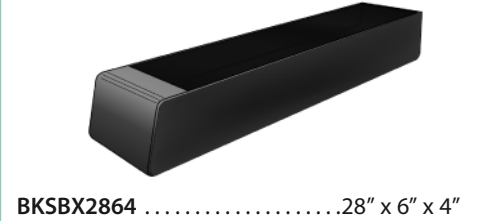

DISPLAY BINS

CLEAR
Material: Acrylic

DUMMY INSERTS

DI6 Dummy Insert For 6" Wide Container

DI8 Dummy Insert For 8" Wide Container

BLACK
Material: ABS

REVERSIBLE BOXES

Acrylic display boxes with a drop-front design. This new design is completely reversible, replacing the need to use a dummy tray during times with a lower sales volume.

REVERSIBLE DISPLAY BOXES

Material: Acrylic

Low Customer Volume Display

High Customer Volume Display

Item Number	Dimensions
CACWFD2668	26" x 6" x 7"
CACWFD2688	26" x 8" x 7"
CACWFD26108	26" x 10" x 7"