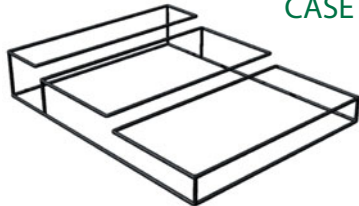

## TIERED CASE RACKS

- Designed to maximize case space
- Mix and match different bowls or bamboo caps
- Solid steel construction with durable protective coating

23" WIDE THREE-TIER CASE RACK

PDRK3024 .....23" x 30" x 5½"

11½" WIDE THREE-TIER CASE RACK

PDRK3012 ..... 11½" x 30" x 5½"

SHORT CASE TWO-TIER RACK

PDRK221..... 11½" x 22" x 6½"

## CTD BOWLS

Item Number	Dimensions	Color
BSQ6CTD18	5¾" x 5¾" x 2½"	Black
BSQ6CTD28	5¾" x 5¾" x 2½"	White
BSQ6CTD49	5¾" x 5¾" x 2½"	Green Glass

Item Number	Dimensions	Color
BSQ611CTD18	11½" x 11½" x 2½"	Black
BSQ611CTD28	11½" x 11½" x 2½"	White
BSQ611CTD49	11½" x 11½" x 2½"	Green Glass