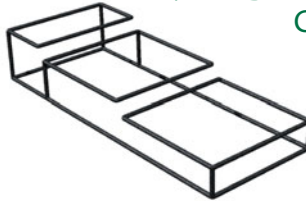

## TIERED CASE RACKS

- Designed to maximize case space
- Mix and match different bowls or bamboo caps
- Solid steel construction with durable protective coating

23" WIDE THREE-TIER CASE RACK

PDRK3024 .....23" x 30" x 5½"

11½" WIDE THREE-TIER CASE RACK

PDRK3012 ..... 11½" x 30" x 5½"

SHORT CASE TWO-TIER RACK

PDRK221..... 11½" x 22" x 6½"

## CTD BOWLS

Item Number	Dimensions	Color
BSQ6CTD18	5¾" x 5¾" x 2½"	Black
BSQ6CTD28	5¾" x 5¾" x 2½"	White
BSQ6CTD49	5¾" x 5¾" x 2½"	Green Glass

Item Number	Dimensions	Color
BSQ611CTD18	11½" x 11½" x 2½"	Black
BSQ611CTD28	11½" x 11½" x 2½"	White
BSQ611CTD49	11½" x 11½" x 2½"	Green Glass