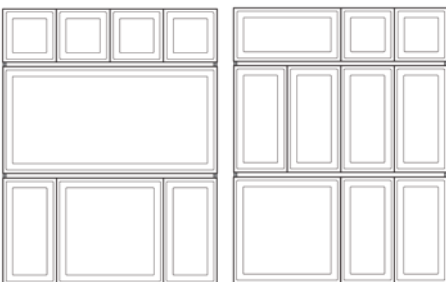

## TIERED CASE RACKS

- Designed to maximize case space
- Mix and match different bowls or bamboo caps
- Solid steel construction with durable protective coating

23" WIDE THREE-TIER CASE RACK

PDRK3024 .....23" x 30" x 5½"

11½" WIDE THREE-TIER CASE RACK

PDRK3012 ..... 11½" x 30" x 5½"

SHORT CASE TWO-TIER RACK

PDRK221..... 11½" x 22" x 6½"

## CTD BOWLS

Item Number	Dimensions	Color
BSQ6CTD18	5¾" x 5¾" x 2½"	Black
BSQ6CTD28	5¾" x 5¾" x 2½"	White
BSQ6CTD49	5¾" x 5¾" x 2½"	Green Glass

Item Number	Dimensions	Color
BSQ611CTD18	11½" x 11½" x 2½"	Black
BSQ611CTD28	11½" x 11½" x 2½"	White
BSQ611CTD49	11½" x 11½" x 2½"	Green Glass

Item Number	Dimensions	Color
BRC611CTD18	5¾" x 11½" x 2½"	Black
BRC611CTD28	5¾" x 11½" x 2½"	White
BRC611CTD49	5¾" x 11½" x 2½"	Green Glass

Item Number	Dimensions	Color
BRC2311CTD18	23" x 11½" x 2½"	Black
BRC2311CTD28	23" x 11½" x 2½"	White
BRC2311CTD49	23" x 11½" x 2½"	Green Glass