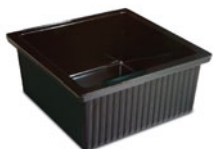

Item Number	Dimensions	Color
CKSQ94010	9" x 9" x 4"	Black
CKSQ94020	9" x 9" x 4"	White