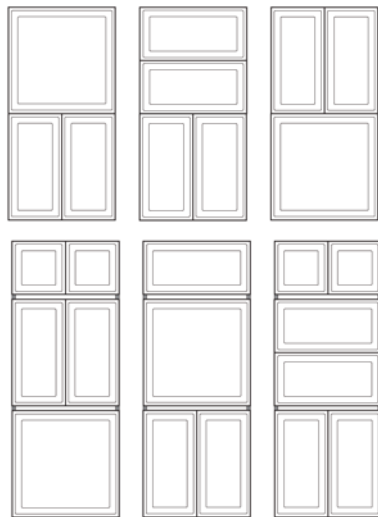

## TIERED CASE RACKS

- Designed to maximize case space
- Mix and match different bowls or bamboo caps
- Solid steel construction with durable protective coating

23" WIDE THREE-TIER CASE RACK

PDRK3024 .....23" x 30" x 5½"

11½" WIDE THREE-TIER CASE RACK

PDRK3012 ..... 11½" x 30" x 5½"

SHORT CASE TWO-TIER RACK

PDRK221..... 11½" x 22" x 6½"

## CTD BOWLS

Item Number	Dimensions	Color
BSQ6CTD18	5¾" x 5¾" x 2½"	Black
BSQ6CTD28	5¾" x 5¾" x 2½"	White
BSQ6CTD49	5¾" x 5¾" x 2½"	Green Glass

Item Number	Dimensions	Color
BSQ611CTD18	11½" x 11½" x 2½"	Black
BSQ611CTD28	11½" x 11½" x 2½"	White
BSQ611CTD49	11½" x 11½" x 2½"	Green Glass

Item Number	Dimensions	Color
BRC611CTD18	5¾" x 11½" x 2½"	Black
BRC611CTD28	5¾" x 11½" x 2½"	White
BRC611CTD49	5¾" x 11½" x 2½"	Green Glass

Item Number	Dimensions	Color
BRC2311CTD18	23" x 11½" x 2½"	Black
BRC2311CTD28	23" x 11½" x 2½"	White
BRC2311CTD49	23" x 11½" x 2½"	Green Glass