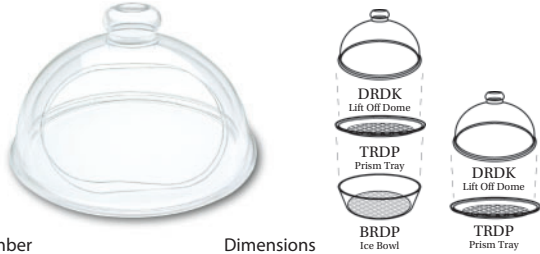

- Crystal clear and black acrylic
- 13" diameter
- Formed one piece handle prevents slipping

Make your own set using any combination of dome, tray and bowl

TURN & SAMPLE DOMES

Item Number	Dimensions	Color
DRD10KT00	.10" x 6"	Clear
DRD13KT00	.13" x 7"	Clear
DRD15KT00	.15" x 8"	Clear

LIFT OFF DOMES

Item Number	Dimensions	Color
DRD10K00	.10" x 6"	Clear
DRD13K00	.13" x 7"	Clear
DRD15K00	.15" x 8"	Clear

PRISM TRAYS

Item Number	Dimensions	Color
TRD10P00	.10" x 1"	Clear
TRD10P10	.10" x 1"	Black
TRD13P00	.13" x 1"	Clear
TRD13P10	.13" x 1"	Black
TRD15P00	.15" x 1"	Clear
TRD15P10	.15" x 1"	Black

ICE BOWLS

Item Number	Dimensions	Color
BRD10P00	.10" x 2 1/2"	Clear
BRD10P10	.10" x 2 1/2"	Black
BRD13P00	.13" x 4"	Clear
BRD13P10	.13" x 4"	Black
BRD15P00	.15" x 4"	Clear
BRD15P10	.15" x 4"	Black

- 4 compartment organizer set includes:  
 1 each - Four compartment organizer with four lids  
 1 each - Matching clear ice bowl  
 4 each - 1/2 oz. clear solid polycarbonate condiment spoons

CO25700.....Condiment Organizer Set

CONDIMENT SPOONS

Size: 8" overall  
 1/2 oz. capacity

SP8C00	.....Clear
SP8C10	.....Black
SP8C20	.....White

CONDIMENT ORGANIZER

Dimensions: 25" x 7" x 4" high

TONGS

Molded from virtually unbreakable polycarbonate that ensures the most durable tongs available. One piece design, sanitary and dishwasher safe. Choice of two popular sizes.