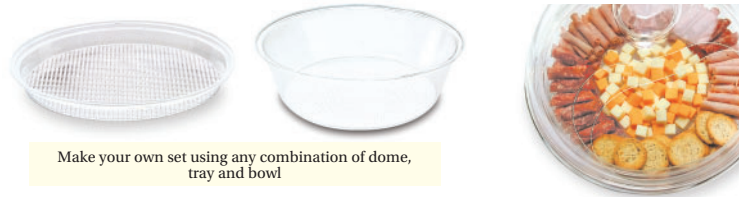

- Crystal clear and black acrylic
- 13" diameter
- Formed one piece handle prevents slipping

Make your own set using any combination of dome, tray and bowl

TURN & SAMPLE DOMES

Item Number	Dimensions	Color
DRD10KT00	.10" x 6"	Clear
DRD13KT00	.13" x 7"	Clear
DRD15KT00	.15" x 8"	Clear

LIFT OFF DOMES

Item Number	Dimensions	Color
DRD10K00	.10" x 6"	Clear
DRD13K00	.13" x 7"	Clear
DRD15K00	.15" x 8"	Clear

PRISM TRAYS

Item Number	Dimensions	Color
TRD10P00	.10" x 1"	Clear
TRD10P10	.10" x 1"	Black
TRD13P00	.13" x 1"	Clear
TRD13P10	.13" x 1"	Black
TRD15P00	.15" x 1"	Clear
TRD15P10	.15" x 1"	Black

ICE BOWLS

Item Number	Dimensions	Color
BRD10P00	.10" x 2 1/2"	Clear
BRD10P10	.10" x 2 1/2"	Black
BRD13P00	.13" x 4"	Clear
BRD13P10	.13" x 4"	Black
BRD15P00	.15" x 4"	Clear
BRD15P10	.15" x 4"	Black

- 4 compartment organizer set includes:  
 1 each - Four compartment organizer with four lids  
 1 each - Matching clear ice bowl  
 4 each - 1/2 oz. clear solid polycarbonate condiment spoons

6" Length	9" Length	Color
TG600	TG900	Clear
TG610	TG910	Black
TG620	TG920	White

SPOONS

Molded from virtually unbreakable polycarbonate. Perfect for serving hot and cold foods. Designed for use in retail display case, catering functions and salad bar. Elegant enough for your dinner table. Overall length: 12" Capacity: 3 oz.