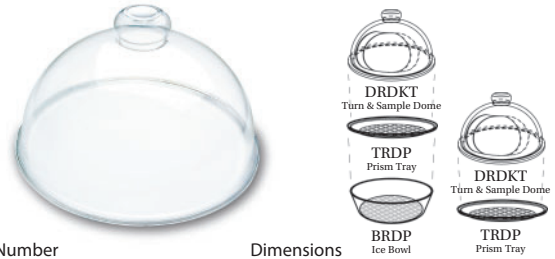

- Crystal clear and black acrylic
- 13" diameter
- Formed one piece handle prevents slipping

Make your own set using any combination of dome, tray and bowl

TURN & SAMPLE DOMES

Item Number	Dimensions	Color
DRD10KT00	.10" x 6"	Clear
DRD13KT00	.13" x 7"	Clear
DRD15KT00	.15" x 8"	Clear

LIFT OFF DOMES

Item Number	Dimensions	Color
DRD10K00	.10" x 6"	Clear
DRD13K00	.13" x 7"	Clear
DRD15K00	.15" x 8"	Clear

PRISM TRAYS

Item Number	Dimensions	Color
TRD10P00	.10" x 1"	Clear
TRD10P10	.10" x 1"	Black
TRD13P00	.13" x 1"	Clear
TRD13P10	.13" x 1"	Black
TRD15P00	.15" x 1"	Clear
TRD15P10	.15" x 1"	Black

ICE BOWLS

Item Number	Dimensions	Color
BRD10P00	.10" x 2 1/2"	Clear
BRD10P10	.10" x 2 1/2"	Black
BRD13P00	.13" x 4"	Clear
BRD13P10	.13" x 4"	Black
BRD15P00	.15" x 4"	Clear
BRD15P10	.15" x 4"	Black

- 4 compartment organizer set includes:  
 1 each - Four compartment organizer with four lids  
 1 each - Matching clear ice bowl  
 4 each - 1/2 oz. clear solid polycarbonate condiment spoons

CO25700.....Condiment Organizer Set

CONDIMENT SPOONS

Size: 8" overall  
 1/2 oz. capacity

SP8C00	.....Clear
SP8C10	.....Black
SP8C20	.....White

CONDIMENT ORGANIZER

Dimensions: 25" x 7" x 4" high

TONGS

Molded from virtually unbreakable polycarbonate that ensures the most durable tongs available. One piece design, sanitary and dishwasher safe. Choice of two popular sizes.