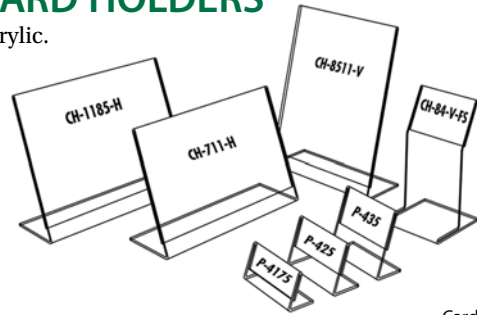

SHELF TAGS/CHECKSTAND SIGNS/SIGN HOLDERS

SHELF TAGS

- 1¼" high x 5⁄8" wide
- Reversible - red/white on one side, black/white on reverse side

Actual size shown

Each pack consists of 100 of the same numeral.

Item Number	Quantity	Description
125XBR	100 per pack (5 sheets/20 ea.)	Shelf Numbers

When ordering: Please specify numerals wanted and quantities of each.

1¼" HIGH - RED/WHITE

AUXILIARY SHELF TAGS

Item Number	Description	Quantity
125ST	Single Star	100 per pack
125TEMP	Temporarily out of stock	100 per pack
125SP	Special	15 per pack
125AA	As Advertised	15 per pack

STORAGE BOX

Storage/number box with (10) removable dividers.
Overall size: 11" x 6½" x 1¾"

T600	Storage Box
T600DP	Divider Pack/8 pack

CHECKSTAND SIGNS

Directional tent signs for the convenience of your customers. Made of heavy styrene. Printed red and white. Size: 11" w x 3¾" h.

CSS114E Check Stand Sign, English

CSS114ES Check Stand Sign, Combination, English/Spanish

EASEL CARD HOLDERS

Clear heavy acrylic.

Item Number	Card Size
CH84VFS	4" w x 8" h
CH8511V	8½" w x 11" h
CH711H	11" w x 7" h
CH1185H	11" w x 8½" h
P435	4" w x 3¼" h
P425	4" w x 2¾" h
P4175	4" w x 1⅝" h