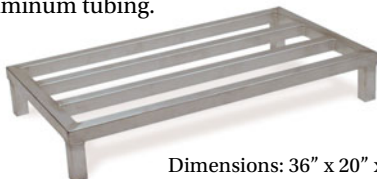

LOCKERS

STEEL CABINETS

All welded - No assembly required

- Will secure with built-in lock on "L" handle
- Full length hinges with "quiet door" feature
- Interior completely finished
- Doors swing 180° for full access
- Color: Dove Gray
- Dimensions: 36" w. x 18" d. x 78" h

STORAGE CABINET

Five heavy duty full width shelves. Shelves are adjustable on 2" centers.

381118A Storage Cabinet

WARDROBE CABINET

One full width built-in shelf 12" from top. Coat rod below shelf.

581086A Wardrobe Cabinet

CABINET STAND

Keeps cabinet 8" off floor. Constructed of all welded 1½" x 1½" square rustproof aluminum tubing.

Dimensions: 36" x 20" x 8"

DASQ36206 Cabinet Floor Stand

STEEL LOCKERS

Lockers can be shipped either completely assembled (A) or knocked down (KD). Finger pull handles accepts padlocks so each opening can be individually secured. All are furnished with 6" legs.

Color: Dove Gray

MULTI-TIER LOCKERS

5 TIER HIGH

1 opening wide or 3 openings wide.
Each opening: 12" w x 15" d x 12" h
Overall height: 66"

- 5312KD One wide, Knocked Down
- 5312A One wide, Assembled
- 53123KD Three wide, Knocked Down
- 53123A Three wide, Assembled